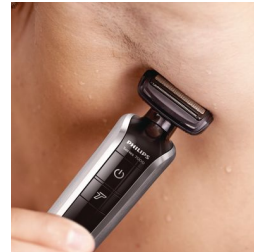

All-in-one beard, hair & body trimmer

10 in 1 complete trimmer for maximum versatility

Groom your beard, hair and body with this showerproof all-in-one trimmer. 10 different attachments give you the freedom to create different styles from head to toe, while turbo power helps you trim through thick hair evenly and gently.

Detail comb

Precisely comb and trim your eyebrows and sideburns for a finished look.

Nose trimmer

Remove unwanted nose and ear hair, easily and comfortably.

Hair comb

Keep your haircut in style, or create a new one, by trimming to different lengths. The hair comb offers 18 length settings from 3mm to 20mm, with precisely 1mm between each setting.

Bodygroomer

Shave any area below the neck with comfort. The bodygroomer's head is made from a hypo-allergenic foil and has rounded tips to protect your skin.

[asimpleswitch.com](https://www.asimpleswitch.com)