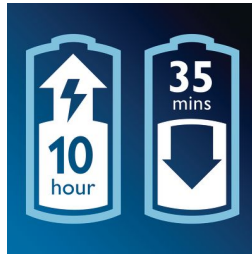

Washable attachments

Washable attachments for fast and convenient cleaning.

9 position beard and moustache comb

9 length settings to trim your facial hair exactly how you want with this Philips trimmer.

New sharper edges

Sharper edges provides an improved cutting performance for faster and better results

Charging and usage time

10-hour charge for up to 35 minutes of cordless operation

Rounded guard

Rounded trimmer tip's prevents scratching on the skin and provide the ultimate body comfort