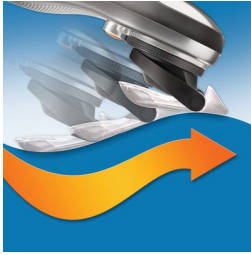

Best performance that feels great

- Contour-following comb for speed and comfort
- Self-sharpening stainless steel blades for precise results

Provides maximum ease of use

- Easy grip for total control
- 180° pivoting clipper head for maximum reach in all areas

Highlights

Contour-following comb

The contour-following comb adjusts to every curve to give fast and comfortable results.

Easy grip

The product is designed for an easy grip that gives you total control and makes the product easy to handle