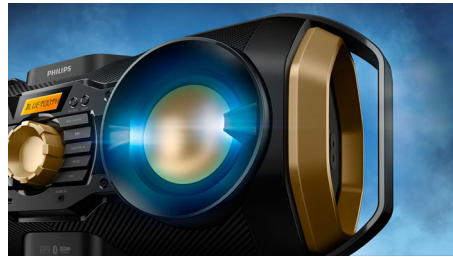

Light up the party

Get the party pumping with dynamic lighting to illuminate your music. Set the night alight with two cool dynamic lighting effects that shine directly from the speakers. Turn the lights on or off with the flip of a switch, without missing a beat. Light up the party however you like, from ambient chill-out lighting to exciting dance club effects, set the tone and mood at the same time!