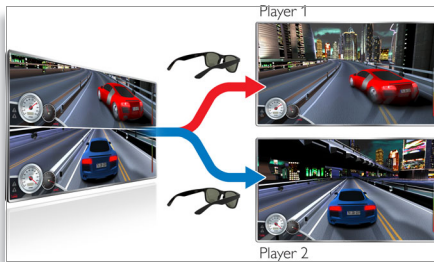

PHILIPS
sense and simplicity

Highlights

Active 3D Max technology

Be enthralled by 3D movies in your own living room with the 3D Max. Enjoy real life depth and stunning Full HD resolution thanks to the combination of the ultra fast display and Active shutter glasses. With these 3D Max glasses and your 3D Max TV you can now start to enjoy 3D TV.

3D Max and Full HD 3D ready TV

These active 3D glasses will deliver you the Full HD 3D experience on all 3D Max TVs as well as on earlier Full HD 3D ready TVs.

3D Max Two Player Full Screen

With these 3D Max active glasses, your TV can deliver the ultimate Two Player Full Screen Gaming

Adjustable nose bridge

The nose pads of these 3D glasses are adjustable to fit any nose. Even when wearing prescription glasses behind them, your personal viewing comfort is guaranteed.

Flexible and Lightweight