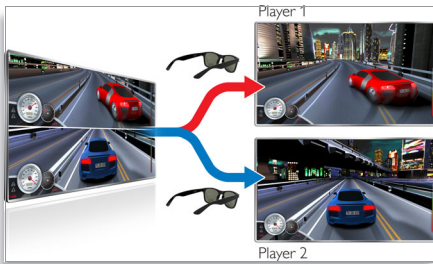

Designed around you

- Flexible and lightweight design for maximum comfort
- Optimum lens coverage even for existing eyewear users
- Rechargeable Active 3D glasses

PHILIPS
sense and simplicity

Highlights

Active 3D Max technology

Be enthralled by 3D movies in your own living room with the 3D Max. Enjoy real-life depth and stunning Full HD resolution thanks to the combination of the ultra-fast display and Active shutter glasses. With these 3D Max glasses and your 3D Max TV you can now start to enjoy 3D TV.

3D Max and Full HD 3D ready TV

These active 3D glasses will deliver you the Full HD 3D experience on all 3D Max TVs as well as on earlier Full HD 3D ready TVs.

3D Max Two Player Full Screen

With these 3D Max active glasses, your TV can deliver the ultimate Two Player Full Screen Gaming

Flexible and Lightweight

With the design choice of lightweight and flexible materials they will feel so comfortable, you wouldn't think you were wearing any glasses.

Optimum lens coverage

The wide lens and subtle curvature fit most faces even for existing eyewear users. The additional hook at the top edge of the frame also helps to secure the Easy 3D glasses to your personal glasses.