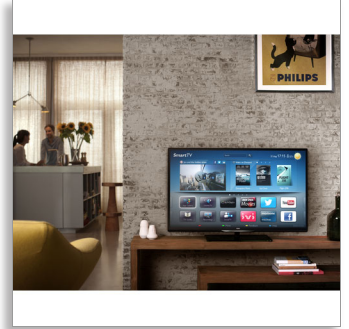

Philips
Wi-Fi USB Adapter

for Philips TVs

PTA128

Enjoy Smart TV wirelessly

Experience media content on the big screen

With this wireless USB adapter, enjoy Smart TV wirelessly on your Philips TV. Experience a rich selection of online content on the big screen.

Optimal wireless connectivity on your TV

- Fast connection with 802.11N wireless adapter
- A safe wireless connection with WPA2 encryption
- Plug and Play wireless installation with WPS
- Wide-range wireless connection with 2 integrated antennas

Enjoy Smart TV wirelessly

- Enjoy photos, music and movies on your TV
- Control the TV wirelessly with your smart device or keyboard

PHILIPS

Specifications

Dimensions

- Product weight: 0,02 kg
- Weight incl. Packaging: 0,11 kg
- Product dimensions (WxDxH): 29 x 82 x 14 mm
- Box dimensions (W x H x D): 135 x 210 x 20 mm