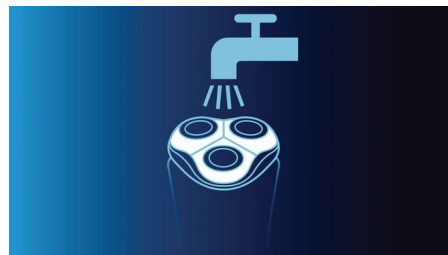

Dynamic contour response

Automatically adjusts to every curve of your face and neck for a smoother shave

DualPrecision Cutting

DualPrecision shaving heads have slots to shave the normal hairs and holes to shave even the shortest stubble

Fully washable shaver

Fully washable shaver with QuickRinse system rinses clean in less time

Specifications

Shaving Performance

Shaving System: DualPrecision cutting, Super Lift&Cut
Contour-following: Dynamic contour response