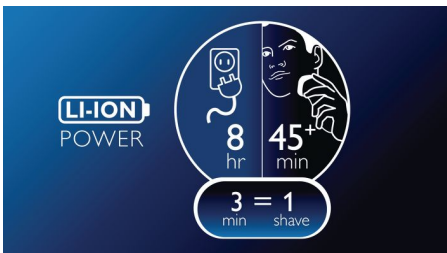

45+ shaving minutes

An energy-efficient, powerful lithium-ion battery gives you more shaves per charge. You'll have 45+ minutes of shaving time -

that's around 15 shaves - after 8 hours of charging. Plug it in for 3 minutes and you'll have enough power for one shave.