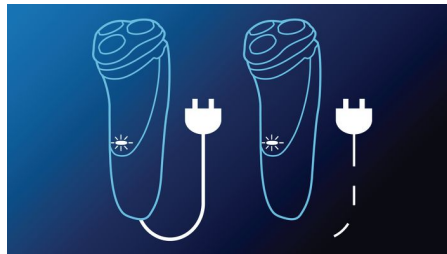

Efficient power System

Can be used corded and cordless