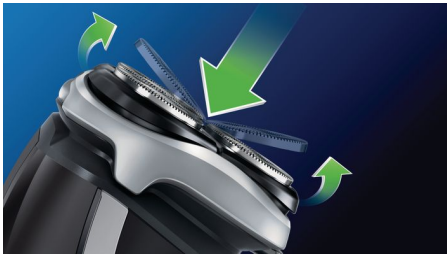

A comfortable and close end result

- Lift and Cut blades lift hairs to cut for a close shave
- Dynamic contour response adjusts to curves in the face and neck

The fastest way through your morning routine

- Simply rinses clean
- Corded operation for constant power

asimpleswitch.com

Highlights

Lift & Cut blades

The Lift and Cut dual blade system lifts hairs to cut comfortably below skin level.

Dynamic Contour Response

Automatically adjusts to every curve of your face and neck for a smoother shave.

Fully washable shaver

Simply pop the heads open and rinse thoroughly under the tap.

Efficient power system: Corded

Corded operation for a reliable shave that you can always count on.