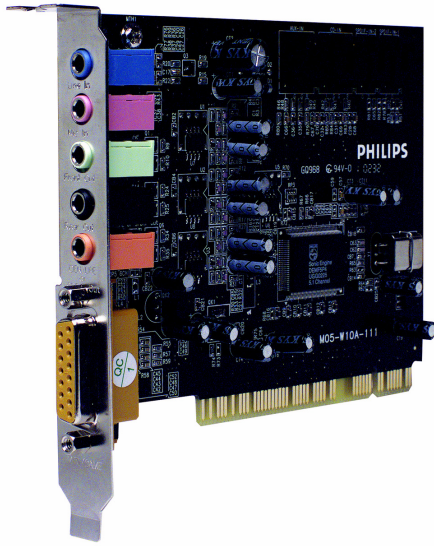

Philips
PC Soundcard

PSC605

Sonic powered surround sound

Awesome audio enhancement

The Sonic Edge 5.1 multimedia soundcard transfers all your stereo CDs, MP3s and games into awesome 5.1 channel surround sound using QMSS™ technology

Hear every detail

- Easy-to-use Sound Agent 2 optimizes the audio experience
- QMSS transforms stereo to convincing multi-channel surround
- 5.1 channel sound for Dolby Digital® and EAX® reproduction
- Reliable audio via a SPDIF coaxial connector

PHILIPS

Specifications

Sound

- Sound Enhancement: Auto Volume Leveller, Balance, EQ by genre, Graphic Equaliser

Connectivity

- Headphone: 3.5 mm
- Microphone: Microphone socket

Accessories

- Included accessories: Installation CD