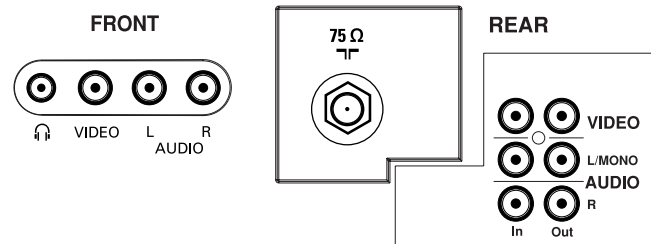

Picture Preference Recall

Remembers personal tuner and audio/video picture control settings, and automatically adjusts customer controls to your personal preference.

A/V Input Labeling

Menu-selectable labels with five different names to choose from including A/V 1, VCR, DVD, SAT, and GAME.

Stereo Headphone Jack

Plug in a set of stereo headphones and enjoy your favorite movie, music video, video game, or surf the Net without disturbing other family members in the room. The jack is compatible with all standard 3.5 mm stereo phono plugs.

SmartMute™

Automatically activates closed-captioning when the MUTE button is pressed.

Alternate Channel

Onscreen Clock with Sleep Timer and Alarm Timer

Trilingual Onscreen Display

Auto Programming

Closed Caption

Onscreen Volume Bar

Sound

Incredible Surround™

An exciting psycho-acoustic method of widening the stereo spatial image for full-impact home entertainment.

SmartSound Plus™

Instantly optimize sound to satisfy any program situation. Select from one of four factory settings including movies, music, voice, or personal with a variety of combinations of ultra bass, treble, and automatic volume leveling to suit any taste.

dbx® Hi-Fi Stereo Sound System

Built-in stereo sound system includes MTS/SAP decoder and dbx® noise reduction to eliminate hiss and high-frequency interference.

Tone Controls

Audio/Video Jack Panel JP9410

Additional Features Include:

- Channel edit
- Total remote menu format tuning with multicolor onscreen graphics
- 181-channel capability
- 4-way cursor control
- Direct channel access
- Programmable scan tuning
- Status recall
- Mono/stereo/SAP select
- Cable/normal select
- Two 2" x 4" oval, full-range speakers

UPC: 0 37849 87720 3
Product Dimensions: 23.7"W x 18.4"H x 19"D
Product Weight: 41.9 lbs.
Carton Dimensions: 26.6"W x 22.1"H x 21.7"D
Carton Weight: 44.1 lbs.
Master Pack: 1

Carton Contains: 19" Remote Color Monitor/Receiver, Universal TV/VCR/Cable Remote Control w/Batteries, Operating Instructions, Warranty Information

Printed in U.S.A.
©1999 Philips Consumer Electronics Co.
A Division of Philips Electronics North America Corp.
KID Design 98698, Philips Consumer Electronics Co.

SmartLock, SmartSound Plus, SmartPicture, Surf, SmartMute, and Incredible Surround are trademarks of Philips Consumer Electronics Co.

Specifications subject to change without notice.

Let's make things better.

PHILIPS **MAGNAVOX**