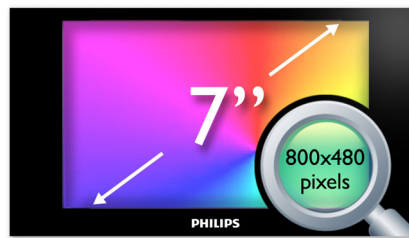

DVD+/-RW handles both common rewritable disc types.

180-degree swivel screen

The screen swivels 180° to give you the optimum viewing angle for watching movies and photos. Rotate the screen or adjust it up and down to cut down on glare and get the best viewing angle possible.

17.8 cm (7") HD LCD display

The high resolution (800 x 480 pixel) color LCD display brings images to life, showing off your treasured photos, favorite movies and music with the same 'real life' rich detail and vibrant colors as high quality prints.

Specifications

Picture/Display

- Display screen type: LCD TFT
- Diagonal screen size (inch): 7 inch
- Resolution: 800(w)x480(H)x3(RGB)

Sound

- Output Power: 250mW RMS(built-in speakers)
- Output power (RMS): 10mW RMS(earphone)
- Signal to noise ratio: >80dB(earphone), >62dB(built-in speakers)