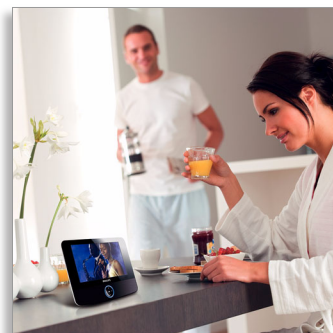

Philips
Portable DVD Player

17.8 cm/7" widescreen LCD

DivX playback