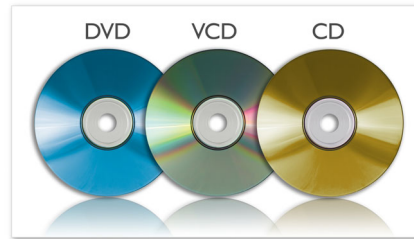

DVD, DVD+/-RW, (S)VCD, CD

The Philips Portable DVD player is compatible with most DVD and CD discs available in the market. DVD, DVD+/-R, DVD+/-RW, (S)VCD, and CD – all of them can play on the DVD

player. DVD+/-R is a shorthand term for a DVD drive that can accept both of the common recordable DVD formats. Likewise, DVD+/-RW handles both common rewritable disc types.