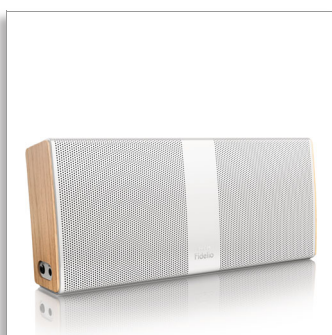

Philips Fidelio
wireless portable speaker

• Bluetooth

P9WHT

High fidelity sound made portable

Obsessed with sound

The Philips Fidelio wireless speaker is high performance and portable. It gives great, clear, dynamic sound and is perfect to use at home or on the go. With wireless music streaming via Bluetooth, it gives you fuss-free musical enjoyment.

Peerless sound quality

- Soft dome tweeters for wide and natural sound
- Woofers and wOOx technology for solid, amazingly deep bass
- Optimized crossover filter for a very natural tonal balance
- High performance amplifier for great loudness and dynamics

Designed to go places

- Premium design in natural wood and aluminum
- Built-in rechargeable Li-ion battery for playback anywhere

Advanced versatility

- Wireless music streaming via Bluetooth
- USB port to charge any mobile device
- Battery level shows automatically when speaker is touched
- Audio-in for easy connection to almost any electronic device

PHILIPS
Fidelio

Wireless portable speaker
Bluetooth

Highlights

Soft dome tweeters

Thanks to the use of soft dome tweeters, high frequencies are very detailed and precise. This is a technology pioneered by Philips in the 1960's and that since then is used on the vast majority of high-end loudspeaker boxes. The very open spatial presentation also greatly owes to these tweeters characterized by a very low directivity and distortion; compared to systems using only full-range drivers, the sound is wide and natural, from any position in the listening area.