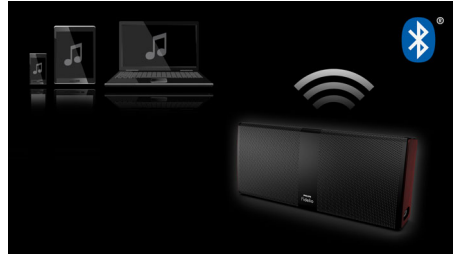

Wireless music streaming

Bluetooth is a short range wireless communication technology that is both robust and energy-efficient. The technology allows easy wireless connection to iPod/iPhone/iPad or other Bluetooth devices, such as smartphones, tablets or even laptops. So you can enjoy your favourite music and sound from videos or games wirelessly.