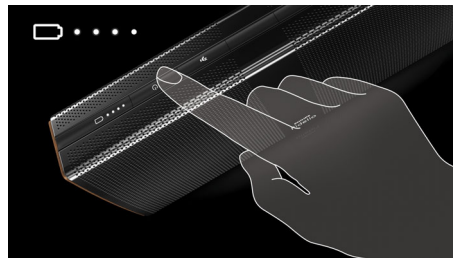

Battery level

Just touch the speaker lightly and it will display the battery level.

Specifications

Compatibility

- iPad: iPad 1, iPad 2, new iPad
- iPhone: iPhone 3, iPhone 3GS, iPhone 4, iPhone 4S
- iPod touch: 3rd generation or later
- Android tablets and smartphones
- other Bluetooth-enabled device

Loudspeakers

- Loudspeaker enhancement: wOOx Bass Radiator
- Speaker drivers: 2 x 3/4" soft dome tweeter, 4 x 2" full-range woofer
- Output power (RMS): 20 W

Accessories

- Included accessories: AC-DC Adapter, Quick install guide, Warranty certificate, World Wide Warranty leaflet

Connectivity

- Bluetooth profiles: A2DP
- Bluetooth range: Line of sight, 10 m or 30 ft
- Audio in (3.5 mm)
- USB charging

Dimensions

- Product dimensions (WxDxH): 287 x 63 x 127 mm
- Packaging dimensions (WxDxH): 326 x 101 x 224 mm

Power

- Power supply: 100-240 VAC, 50/60 Hz
- Battery type: Li-ion (built-in)
- Operating time on battery: 8 hr

Issue date 2013-11-25

Version: 7.0.6

12 NC: 8670 000 96391
EAN: 08 71258 16628 37

© 2013 Koninklijke Philips N.V.
All Rights reserved.

Specifications are subject to change without notice.
Trademarks are the property of Koninklijke Philips N.V.
or their respective owners.

www.philips.com