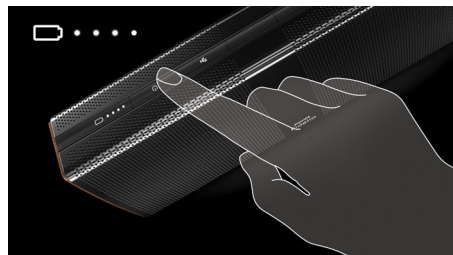

Battery level

Just touch the speaker lightly and it will display the battery level.

Specifications

Compatibility

- iPad: iPad 1, iPad 2, new iPad
- iPhone: iPhone 3, iPhone 3GS, iPhone 4, iPhone 4S
- iPod touch: 3rd generation or later
- Android tablets & smartphones
- other Bluetooth-enabled device

Loudspeakers

- Loudspeaker enhancement: wOOx Bass Radiator
- Speaker drivers: 2 x 3/4" soft dome tweeter, 4 x 2" full-range woofer
- Output power (RMS): 20W

Accessories

- Included accessories: AC-DC Adapter, Quick install guide, Warranty certificate, World Wide Warranty leaflet

Connectivity

- Bluetooth profiles: A2DP
- Bluetooth range: Line of sight, 10M or 30FT
- Audio in (3.5mm)
- USB charging

Dimensions

- Product dimensions (WxDxH): 287 x 63 x 127 mm
- Packaging dimensions (WxDxH): 326 x 101 x 224 mm

Power

- Power supply: 100-240VAC, 50/60Hz
- Battery type: Li-ion (built-in)
- Operating time on battery: 8 hr

Issue date 2013-10-04

Version: 7.0.1

12 NC: 8670 000 96394
UPC: 6 09585 22988 4

© 2013 Koninklijke Philips N.V.
All Rights reserved.

Specifications are subject to change without notice.
Trademarks are the property of Koninklijke Philips N.V.
or their respective owners.

www.philips.com