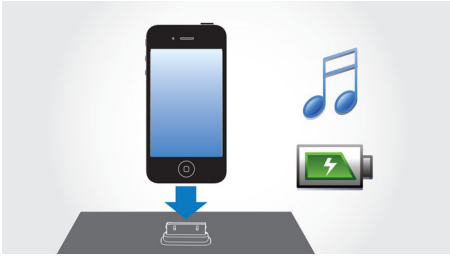

Contemporary retro design

- Contemporary reinterpretation of the iconic Philetta design

PHILIPS

Original radio
with 30-pin connector for iPod/iPhone, FM, 10W

Highlights

Play & charge your iPod/iPhone

Enjoy your favorite MP3 music while charging your iPod/iPhone! The dock lets you connect your portable device directly to the Docking entertainment system so you can listen to your favorite music in superb sound. It also charges your iPod/iPhone while it plays so you can enjoy your music and not have to worry about your portable player battery running out. The Docking entertainment system automatically charges your portable device while it is docked.

Bass Reflex Speaker System

Bass Reflex Speaker System delivers a deep bass experience from a compact loudspeaker box system. It differs from a conventional loudspeaker box system in the addition of a bass pipe that is acoustically aligned to the woofer to optimize the low frequency roll-off of the system. The result is deeper controlled bass and lower distortion. The system works by resonating the air mass in the bass pipe to vibrate like a conventional woofer. Combined with the response of the woofer, the system extends the overall low frequency sounds to create a whole new dimension of deep bass.