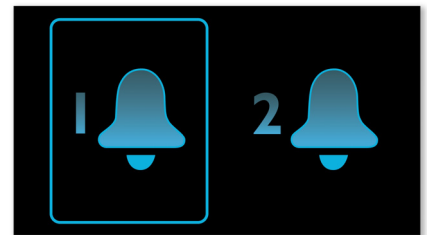

Dual alarm

The Philips audio system comes with two alarm times. Set one alarm time to wake you up and the other time to wake up your partner.