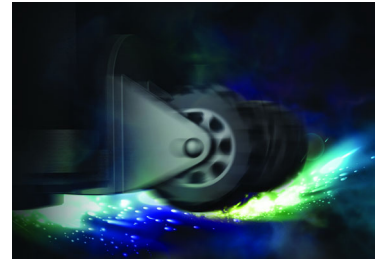

Handles and wheels

Bring massive sound wherever you need it, upstairs, downstairs, indoors or out. NITRO audio solutions slip smoothly into any home thanks to their optimized footprints and clutter free, convenient controls integration. Link them up with your TV or PC to supersize your experience and make music and movies sound bigger than ever. Or move them outside using built-in handles and wheels to turn them into the ultimate outdoor party sound system.