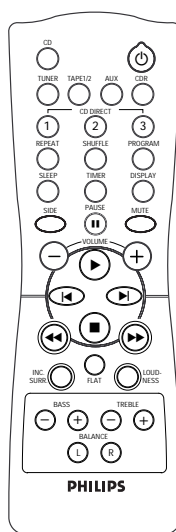

2x100
wattsMPO

Let's make things better.

PHILIPS

3 CD Changer Mini System

standard product information

amplifier

- 2 x 100 watts Music Power
- 2 x 50 watts RMS, $\pm 10\%$ THD, 6 Ohm, 1 kHz
- G-Sound Technology:
 - Super Class G Amplifier
 - Gyros switching
 - G-Bass port
 - G-cone
 - Ferro Fluid Tweeter
- Incredible Surround™
- Loudness
- Treble and Bass Rotary Control
- Flat mode for CD direct music

tuner

- RDS: station name, program type, RDS text, clock set
- RDS: 'NEWS' & Traffic Announcement
- FM/MW/LW Digital Tuner with 40 presets (LW /22)

tape deck

- Dual Logic Tape Deck
- Auto Reverse (R+1)
- high and normal speed dubbing
- CD synchro recording
- automatic recording level control
- automatic tape type selection
- electronic speed control and full auto stop

loudspeaker boxes

- 3-way Bass Reflex
- 6 1/2" G cone woofer
- 2 1/2" Ferro Fluid Tweeter
- 1" polydome Tweeter

connections

- stereo headphones: 3.5mm stereo jack
- CDR/aux: cinch type sockets
- subwoofer out: cinch type socket
- Digital Recording Ready:
 - digital out: cinch type socket
 - line out: cinch type socket

general

- 4 display modes incl. NITE mode
- multicolor FTD display
- 7-band Spectrum Analyzer
- clock/timer
- 2 timer modes (wake-up/sleep)
- wake-up with CD, tuner or tape

	/21M	/21	/22	/30	/34
Asia Pacific					
Australia/NZ					
Middle East/S Africa					
Latam					
Europe			•		
E Europe					•
Mexico					
tuner					
FM65.81-74MHz					(•)
FM87.5-108MHz			•	•	
MW522-1602kHz			•	•	
LW153-279kHz			•		
FM75 ohm clickfit			•	•	
mains supply					
120/230V 50-60Hz					
230V/50Hz			•	•	
general					
made in sticker					•