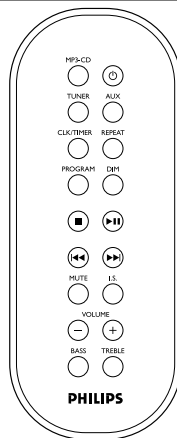

Digital Power unit included

Bass Reflex Speaker

Remote Control

Click fit connections

remote control

version matrix

	/21	/21M	/22	/30	/33
AP/Middle East/Africa		•			
Australia/NZ					
Korea					
Latam/Mexico	•				
W Europe			•		
E Europe			•		
tuner					
FM87.5-108MHz		•	•	•	
MW522-1602kHz		•	•	•	
LW153-279kHz			•		
FM75 Ohm coaxial	•	•	•		
mains supply					
120/230V 50-60Hz	•	•			
230V/50Hz			•		
general					
made in sticker	•		•		

physical info

EAN: 87 10895 74048 7 (/21)
 EAN: 87 10895 74271 9 (/21M)
 EAN: 87 10895 74047 0 (/22)

Product Dimensions:
 112 mm W x 245 mm H x 235 mm D (center unit)
 112 mm W x 245 mm H x 235 mm D (speakers)