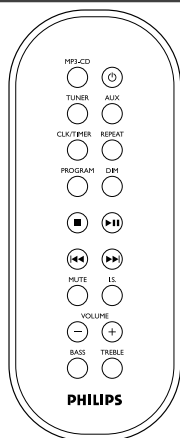

Digital Power unit included

Bass Reflex Speaker

Remote Control

Click fit connections

### remote control