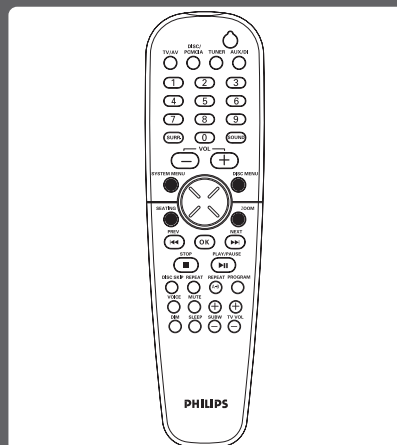

remote control

physical info

UPC code : 0 3784993 2018

Product Dimensions:

- 17.1" W x 3.8" H x 14.1" D (DVD system)
- 3.7" W x 11.0" H x 2.8" D (satellite speaker)
- 17.1" W x 2.8" H x 2.5" D (center speaker)
- 7.7" W x 17.0" H x 15.4" D (subwoofer)

Package Dimensions:

- 23.4" W x 17.4" H x 20.7" D
- Package weight: lbs (tbc)

Container loading: 336 (40' normal) / 420 (40' high cube) / 160 (20' normal/high cube)

Country of origin: China

Carton contains: DVD Home Entertainment System, Multi-Function Remote Control, Operating instructions, Warranty Information

Printed in the USA

© 2003 Philips Consumer Electronics Co.
A Division of Philips Electronics North America Corp.
PDA Singapore/PDA Atlanta

All rights reserved.

<http://www.philipsusa.com>