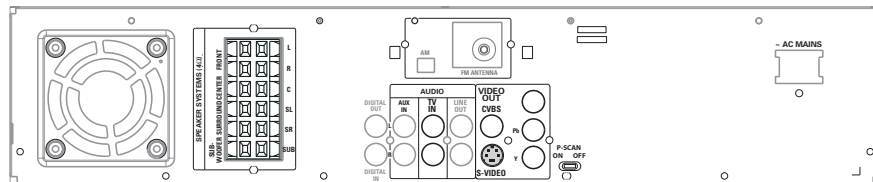

physical info

UPC code : 0 3784993 2032

Product Dimensions:
17.1" W x 3.8" H x 14.1" D (DVD system)
3.7" W x 6.1" H x 3.5" D (satellite speaker)
17.1" W x 2.8" H x 2.5" D (center speaker)
7.7" W x 17.0" H x 15.4" D (subwoofer)

Package Dimensions:
22.99" W x 19.4" H x 19.1" D
Package weight: lbs (tbc)

Container loading: 352 (40' normal) / 440 (40' high cube) /
176 (20' normal/high cube)

Country of origin: China

Carton contains: DVD Home Entertainment System, Multi-Function Remote Control, Operating instructions, Warranty Information

Printed in Singapore
Date Printed: Nov 2002
© 2002 Koninklijke Philips Electronics N.V.
All rights reserved.
Specifications subject to change without notice.
<http://www.philipsusa.com>