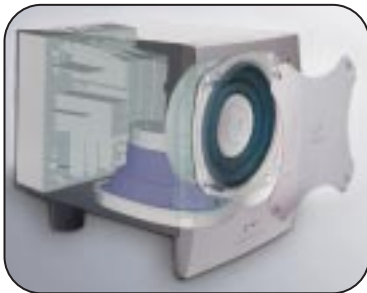

Bring the Hi-Fi quality of your home theater entertainment system to your PC!

The MMS305s deliver all the performance you would expect from a high-quality sound system with an aesthetic quality usually reserved for your home audio system. Style and performance are perfectly matched with the high power 40-watt subwoofer incorporating wOOx™ bass driver technology and new Soft Flat Panel™ speakers exclusively designed by Philips.

Place the speakers anywhere you want and still have all the control at your fingertips with the easy-to-use wireless remote control. And, the MMS305 enables you to connect up to three audio sources at the same time -- connect your PC, MP3 Player, CD Player – turn your PC speaker system into a complete audio entertainment system.

wOOx™ Bass Driver Technology