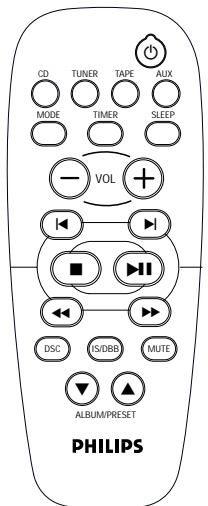

One-Touch CD Synchro Recording

One button allows the cassette deck and CD player to communicate with one another to synchronize the start of a recording on an analog audio cassette with the start of a CD or a CD program.

AUX Input

For connection of audio accessory pieces such as a DVD player, television, or external cassette deck.

Repeat

Repeat your favorite track.

Pause

Interrupts playback of a CD without returning to the beginning of the disc, so when play resumes, the music begins exactly where it stopped.

Next/Previous Skip

This two button feature offers you the opportunity to skip back to the previous track or skip up to the next track instantly.

Repeat track/disc/all

Repeat your favorite track, disc or all.

Clock/Timer & Sleep timer

Set the alarm portion of a built-in digital clock to wake you to music from your favorite CD, cassette tape or an AM/FM radio station at any desired time of the day. Sleep timer settings of 60, 45, 30 or 15 minutes.