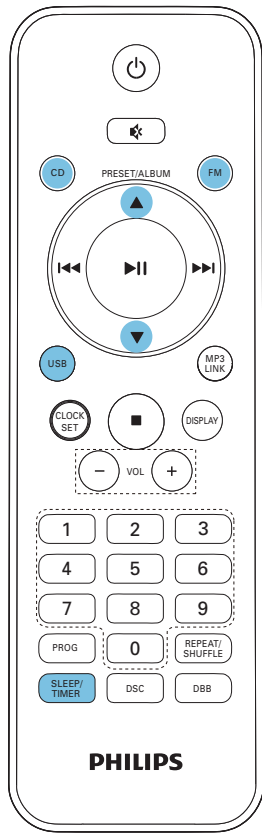

# Quick start guide

**PHILIPS**

--:--

09:35

SLEEP/TIMER 03"

CD / FM / USB

SLEEP/TIMER

▲ ▼

SLEEP/TIMER

Specifications are subject to change without notice  
©2012 Koninklijke Philips Electronics N.V.  
All rights reserved.

MCM1055\_QSG\_V1.2