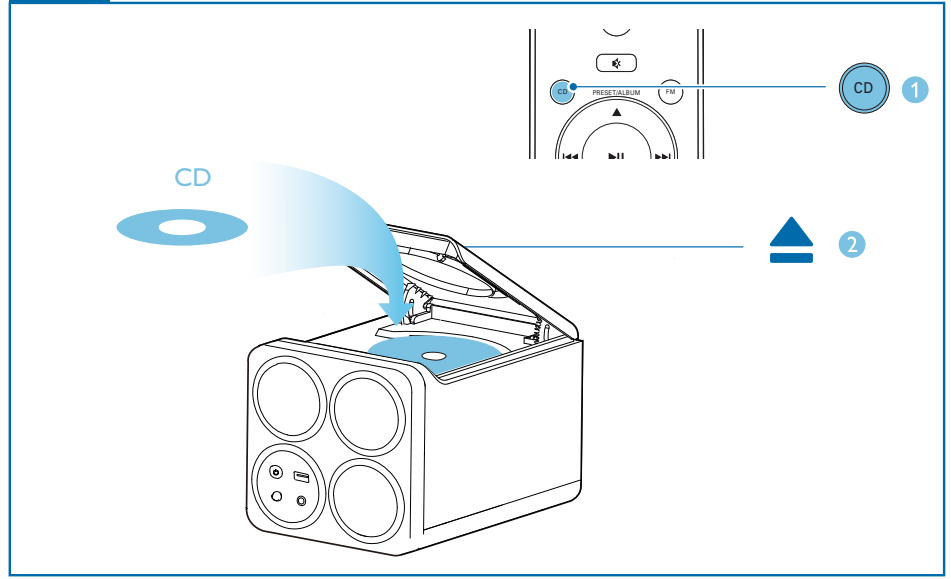

Specifications are subject to change without notice
©2012 Koninklijke Philips Electronics N.V.
All rights reserved.

MCM1055_QSG_V1.2