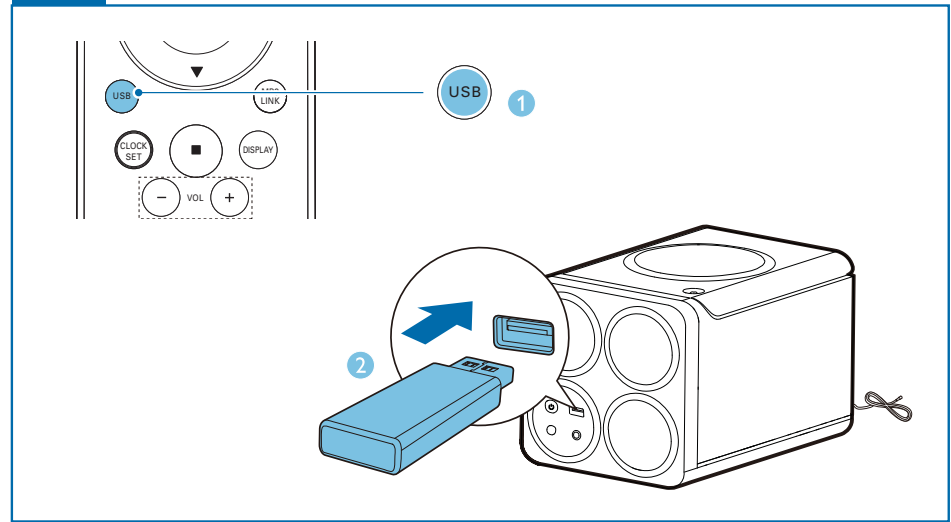

# Quick start guide

**PHILIPS**

--:--

09:35

SLEEP/TIMER 03"

CD / FM / USB

SLEEP/TIMER

▲ ▼

SLEEP/TIMER

Specifications are subject to change without notice  
©2012 Koninklijke Philips Electronics N.V.  
All rights reserved.

MCM1055\_QSG\_V1.2