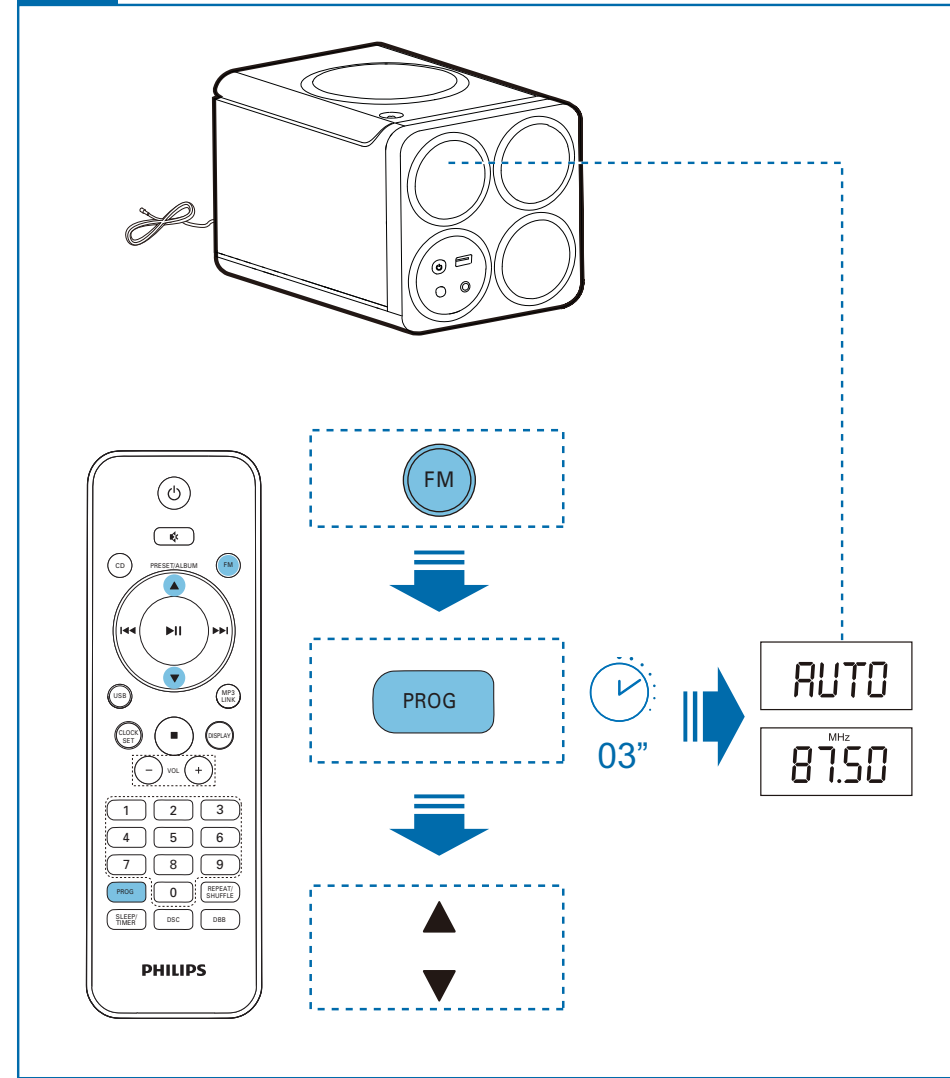

# Quick start guide

**PHILIPS**

--:--

09:35

SLEEP/TIMER 03"

CD / FM / USB

SLEEP/TIMER

▲ ▼

SLEEP/TIMER

Specifications are subject to change without notice  
©2012 Koninklijke Philips Electronics N.V.  
All rights reserved.

MCM1055\_QSG\_V1.2