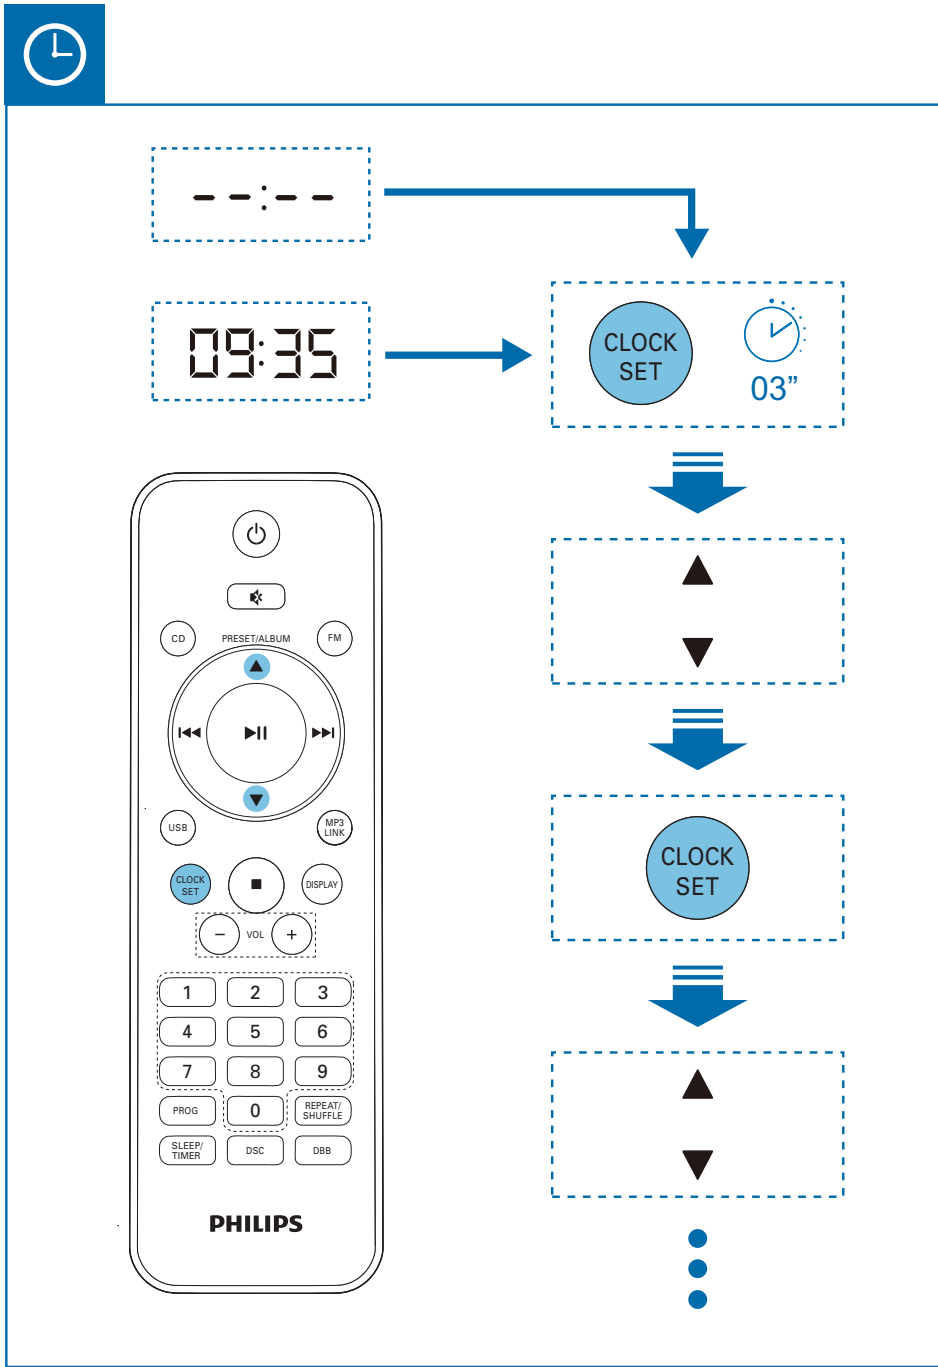

Register your product and get support at  
[www.philips.com/welcome](http://www.philips.com/welcome)

MCM1055  
MCM1055B

# Quick start guide

**PHILIPS**

--:--

09:35

SLEEP/TIMER 03"

CD / FM / USB

SLEEP/TIMER

▲ ▼