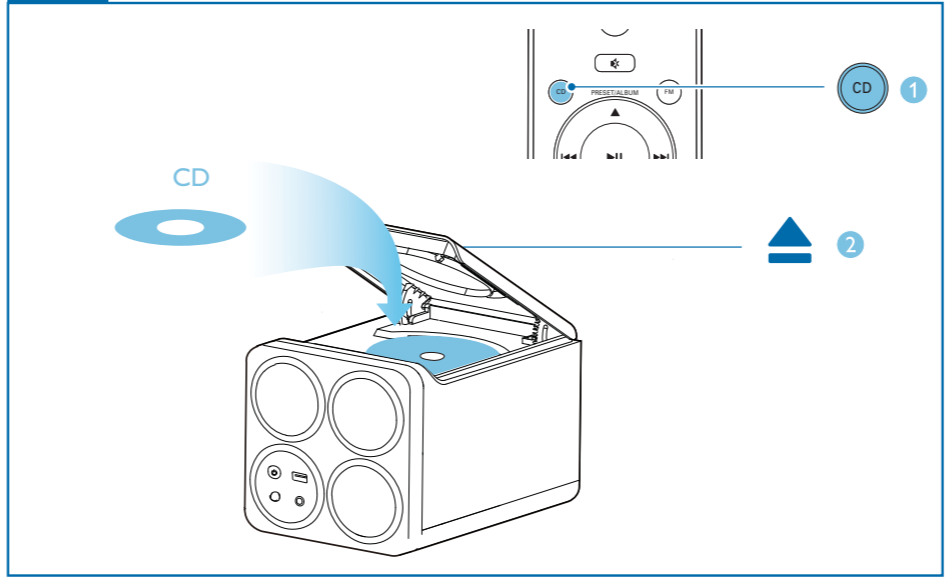

# Quick start guide

--:--

09:35

SLEEP/TIMER 03"

CD / FM / USB

SLEEP/TIMER

▲ ▼

SLEEP/TIMER