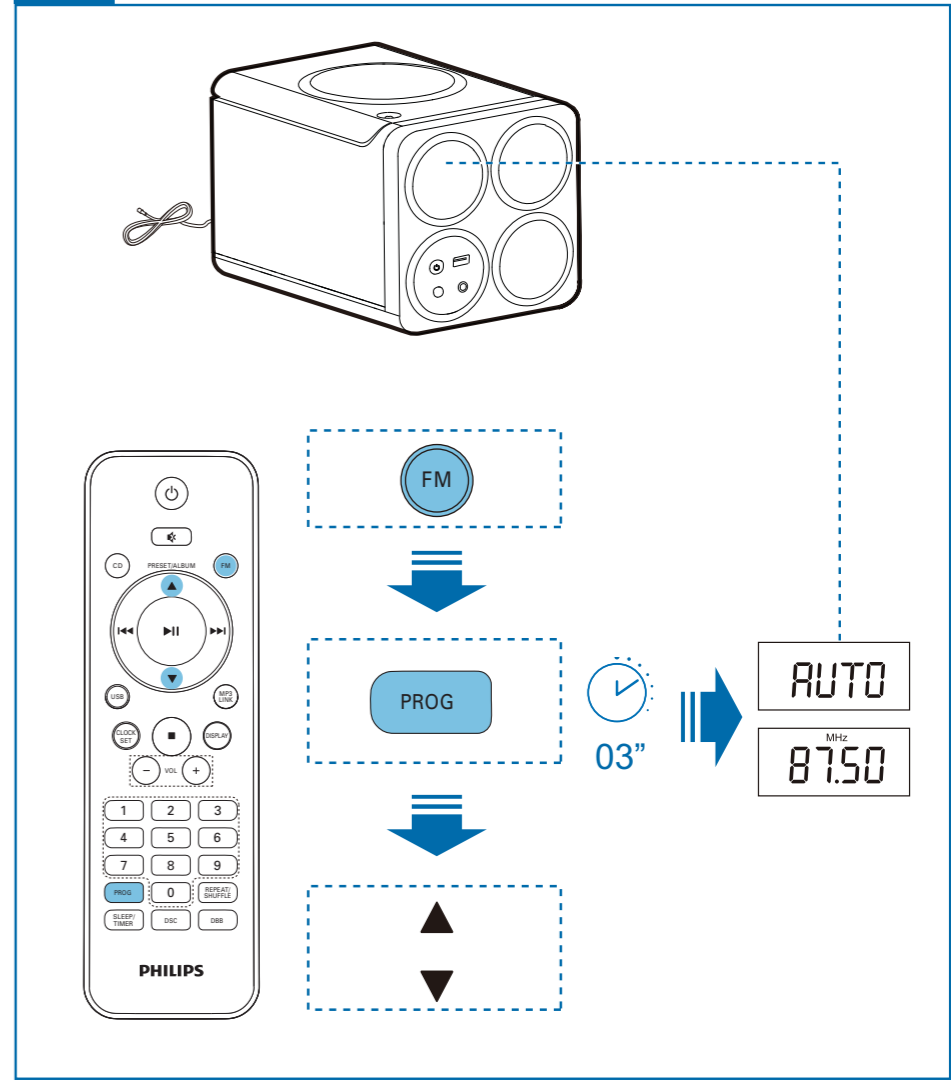

# Quick start guide

--:--

09:35

SLEEP/TIMER 03"

CD / FM / USB

SLEEP/TIMER

▲ ▼

SLEEP/TIMER