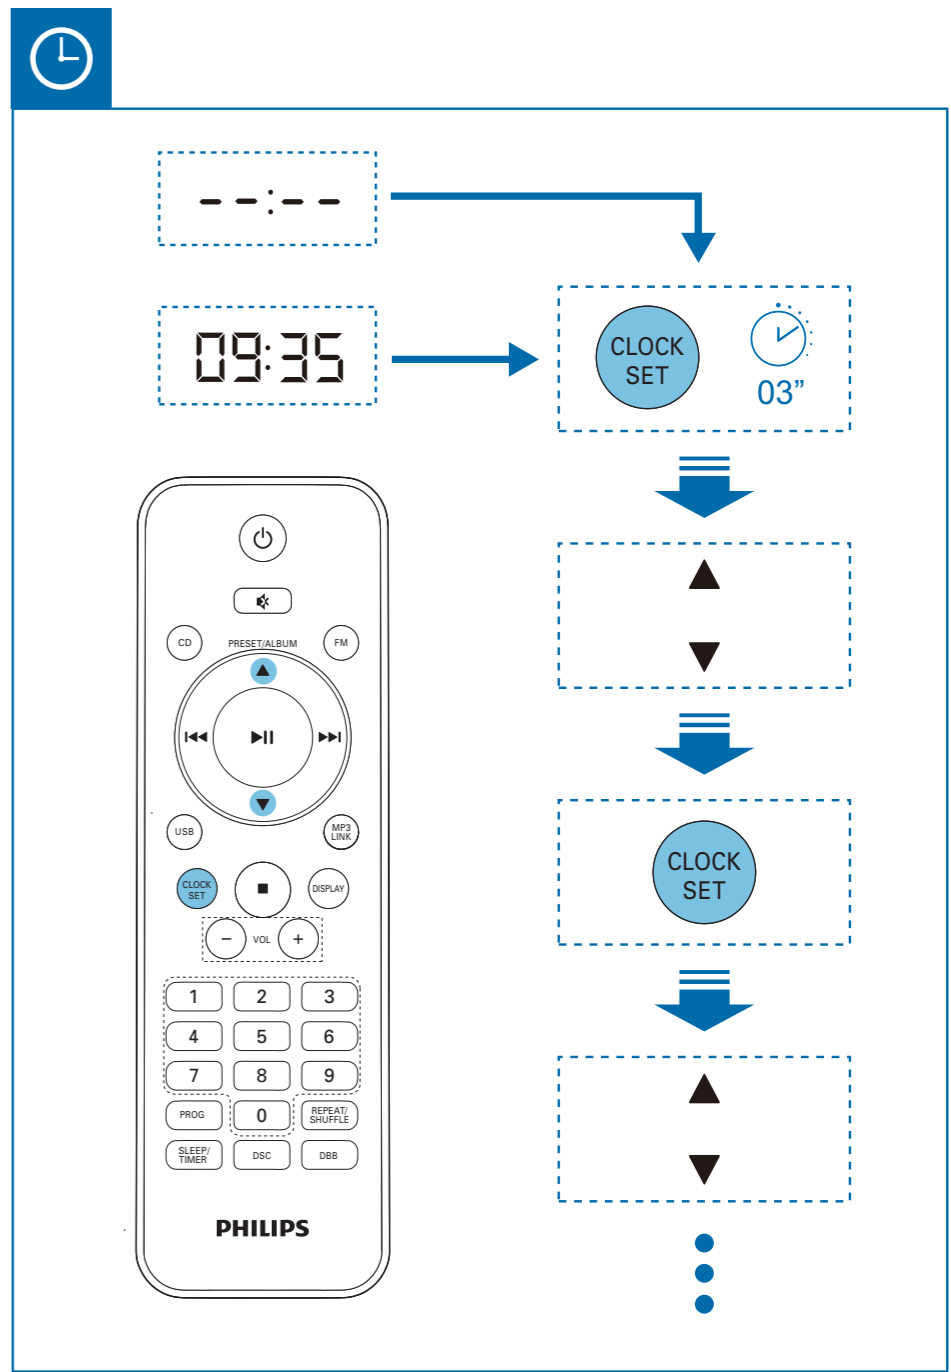

Register your product and get support at  
[www.philips.com/welcome](http://www.philips.com/welcome)

MCM1055  
MCM1055B

# Quick start guide

--:--

09:35

SLEEP/TIMER 03"

CD / FM / USB

SLEEP/TIMER

▲ ▼

SLEEP/TIMER