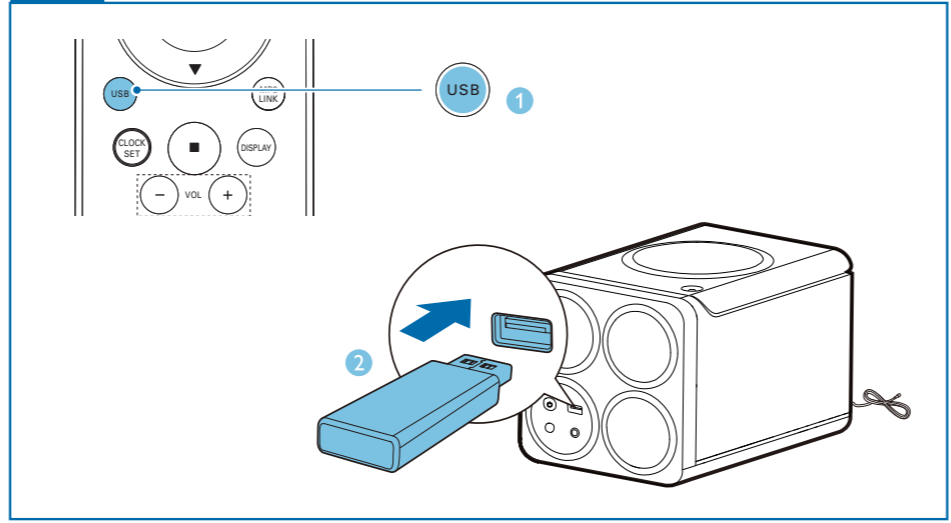

# Quick start guide

--:--

09:35

SLEEP/TIMER 03"

CD / FM / USB

SLEEP/TIMER

▲ ▼

SLEEP/TIMER