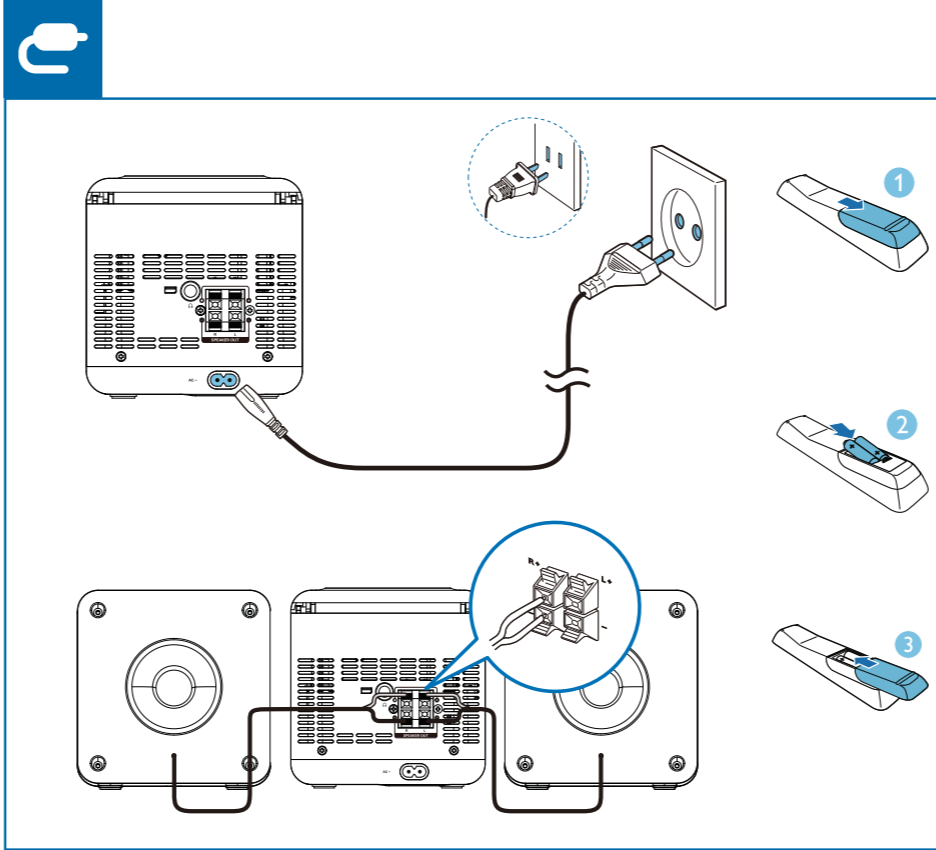

# Quick start guide

--:--

09:35

SLEEP/TIMER 03"

CD / FM / USB

SLEEP/TIMER

▲ ▼

SLEEP/TIMER