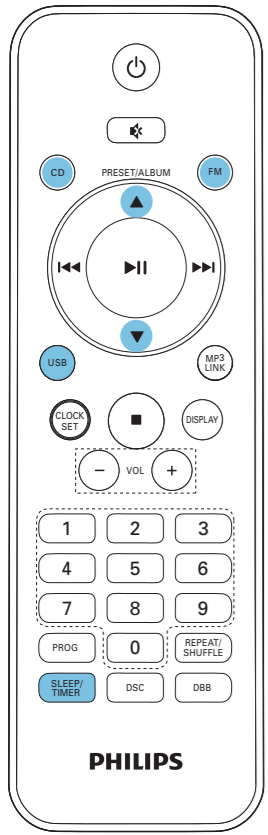

# Quick start guide

--:--

09:35

SLEEP/TIMER 03"

CD / FM / USB

SLEEP/TIMER

▲ ▼

SLEEP/TIMER