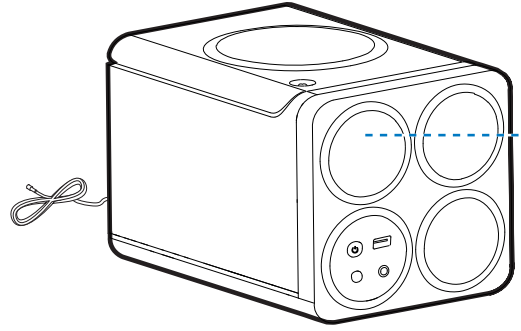

CD / FM / USB

SLEEP/TIMER

SLEEP/TIMER

PHILIPS

FM

PROG

03"

AUTO
MHz
87.50