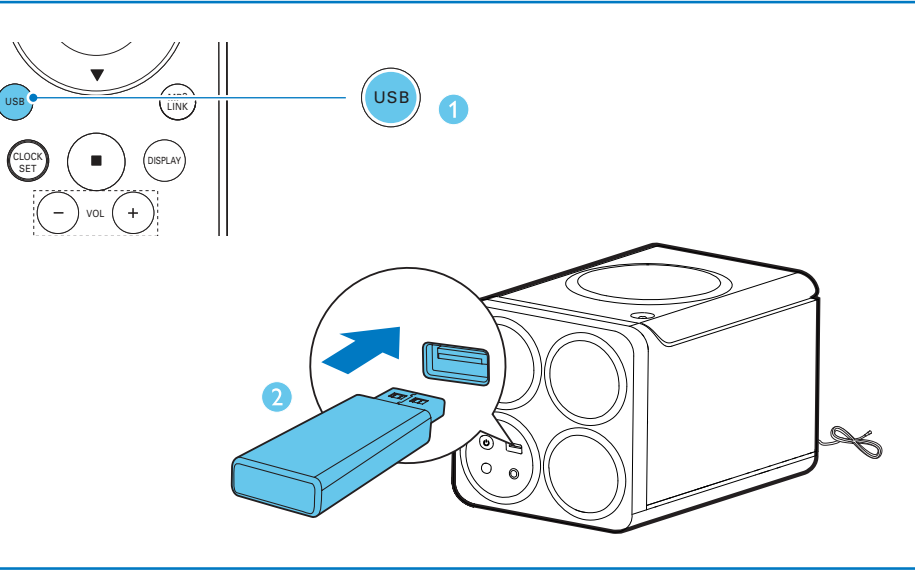

CD / FM / USB

SLEEP/TIMER

SLEEP/TIMER

PHILIPS

FM

PROG

03"

AUTO
MHz
87.50