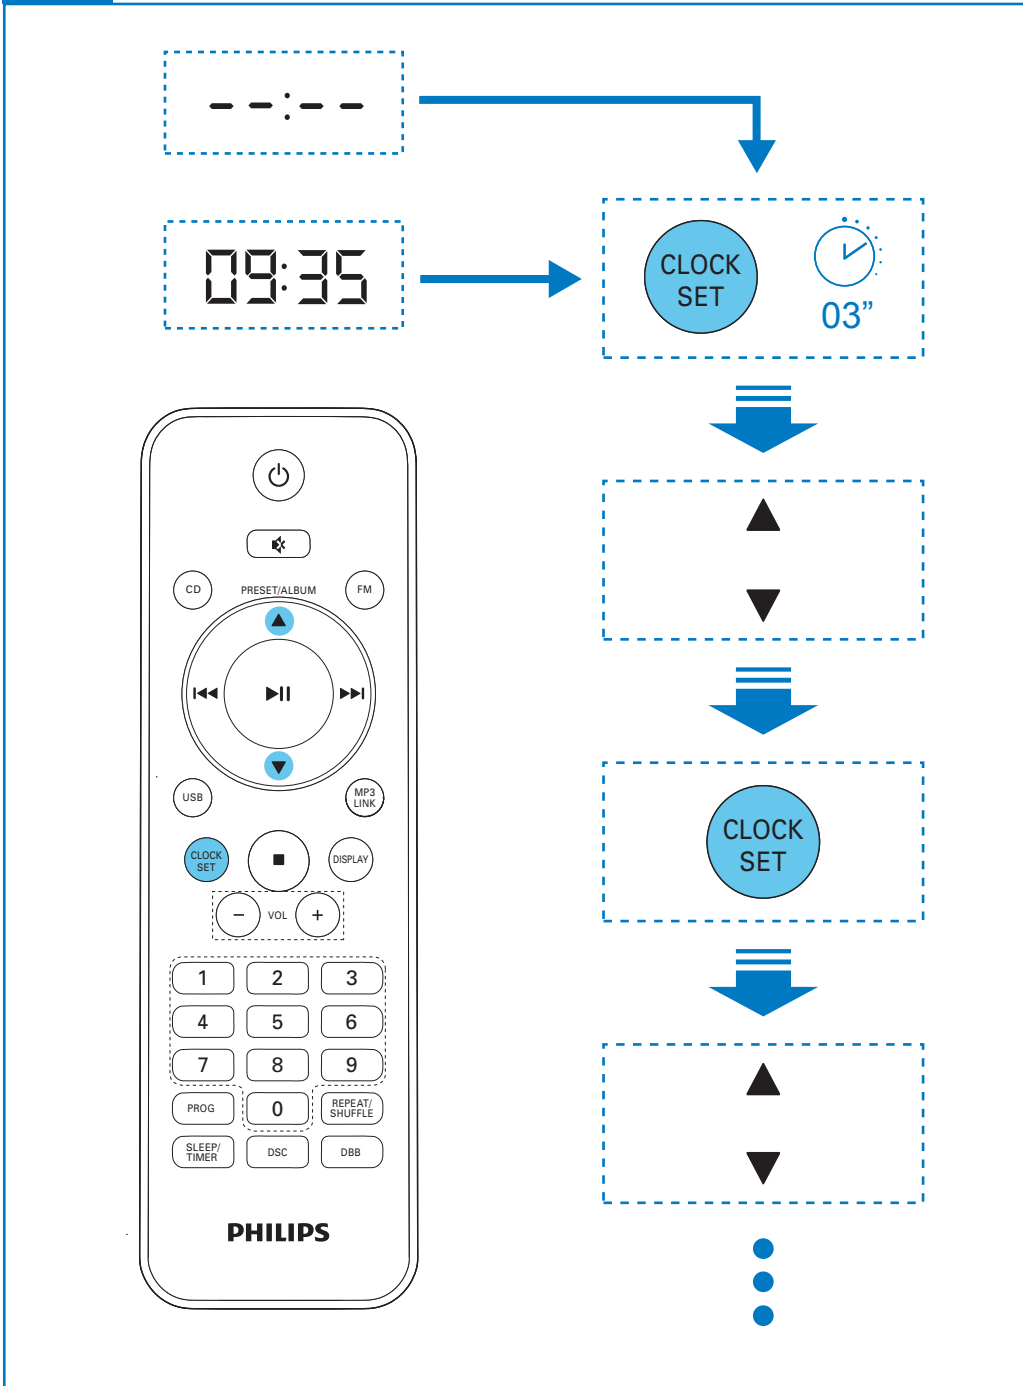

Register your product and get support at
www.philips.com/welcome

MCM1050
MCM1050B

Quick start guide

PHILIPS

---:--

09:35

SLEEP/TIMER

03"

CD / FM / USB

SLEEP/TIMER

SLEEP/TIMER

PHILIPS

FM

PROG

03"

AUTO
MHz
87.50