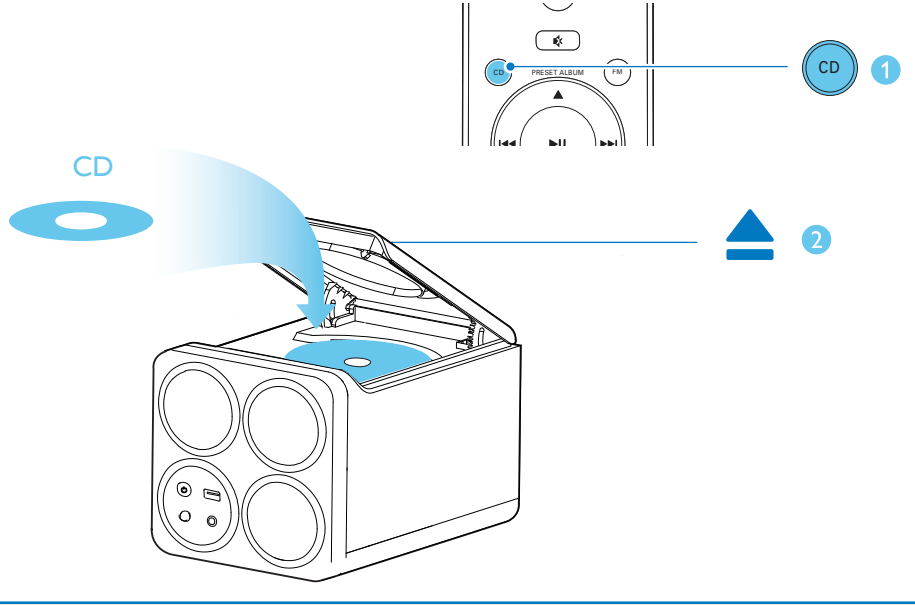

CD / FM / USB

SLEEP/TIMER

SLEEP/TIMER

PHILIPS

FM

PROG

03"

AUTO
MHz
87.50