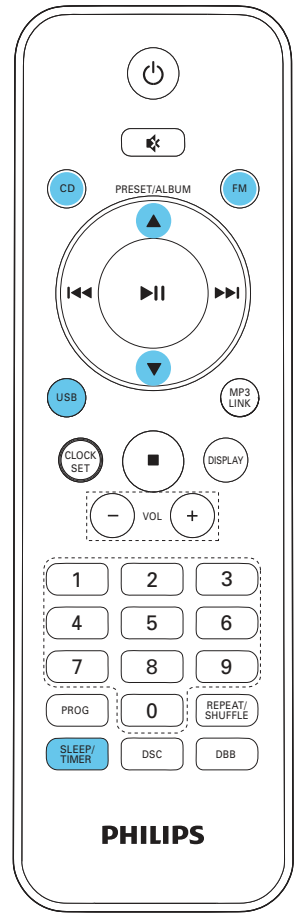

Register your product and get support at
www.philips.com/welcome

MCM1050
MCM1050B

Quick start guide

PHILIPS

---:--

09:35

SLEEP/TIMER

03"

CD / FM / USB

SLEEP/TIMER

SLEEP/TIMER

PHILIPS

FM

PROG

03"

AUTO
MHz
87.50