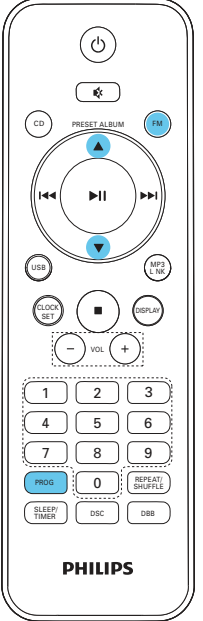

CD / FM / USB

SLEEP/TIMER

SLEEP/TIMER

PHILIPS

FM

PROG

03"

AUTO
MHz
87.50