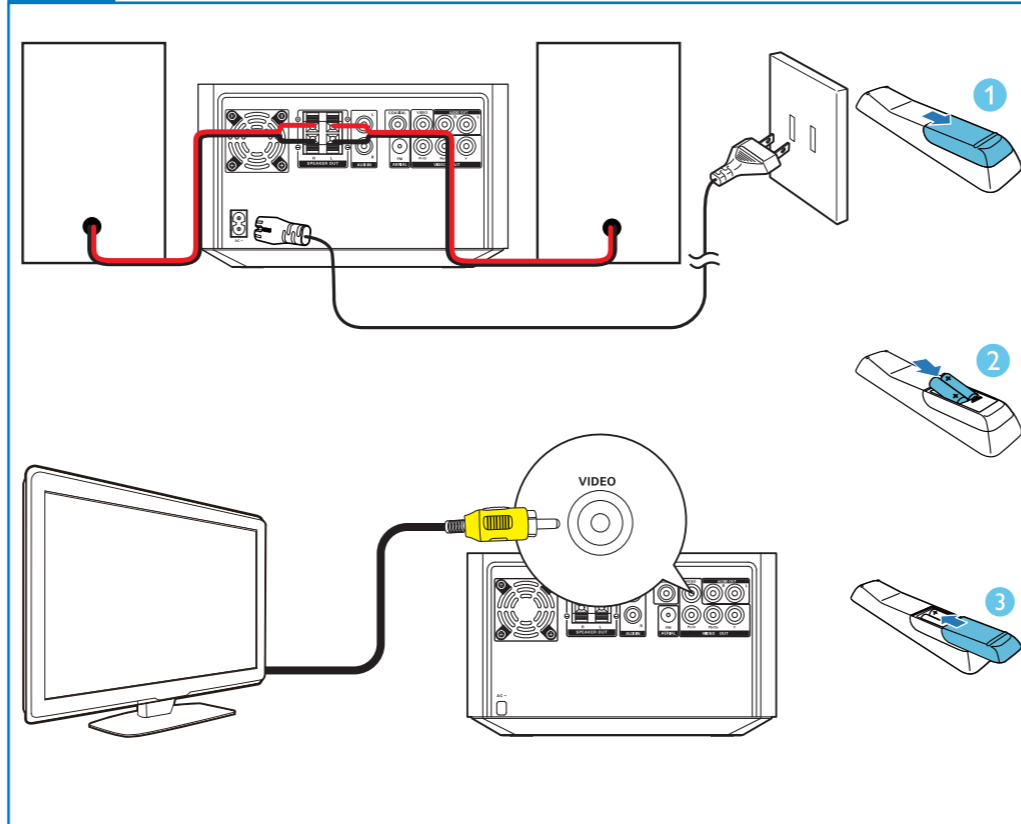

Quick start guide

PROG/CLOCK SET 03"

PROG/CLOCK SET

PHILIPS

©2011 Koninklijke Philips Electronics N.V.
All rights reserved.

MCD2010_98_QSG_V1.0