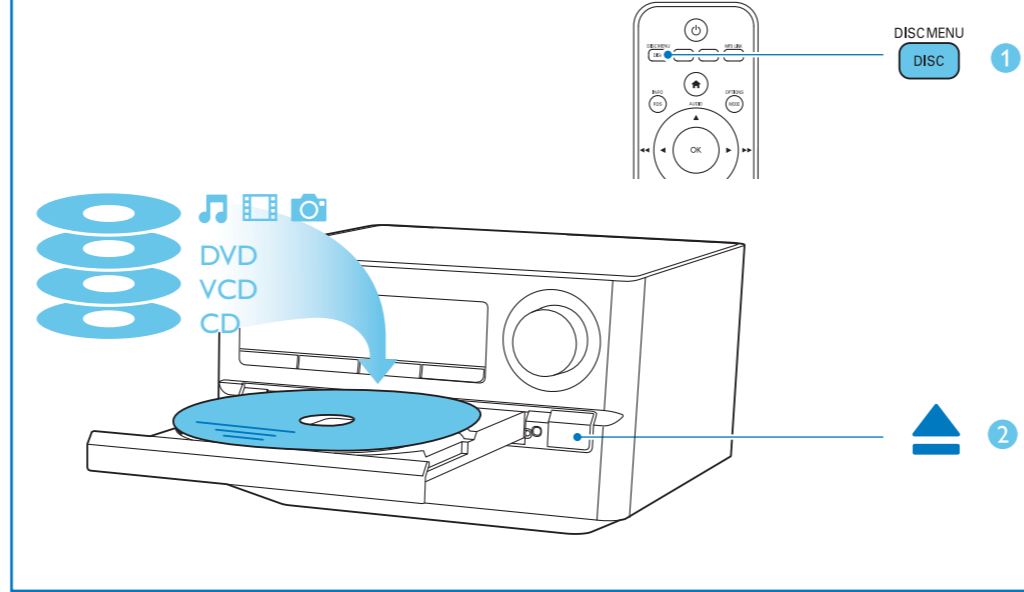

Quick start guide

PROG/CLOCK SET 03"

PROG/CLOCK SET

PHILIPS

©2011 Koninklijke Philips Electronics N.V.
All rights reserved.

MCD2010_98_QSG_V1.0