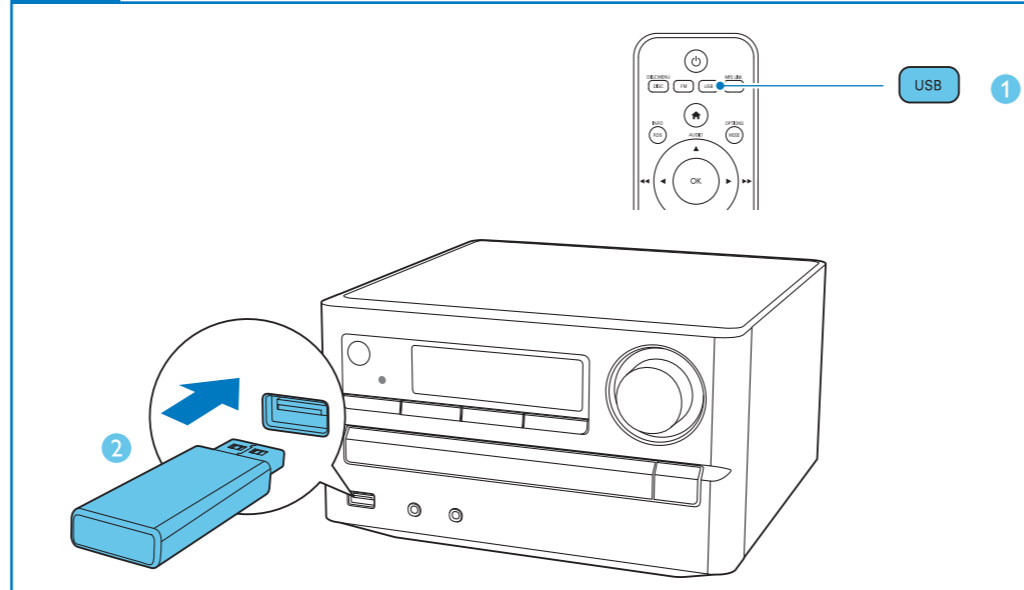

Quick start guide

PROG/CLOCK SET 03"

PROG/CLOCK SET

PHILIPS

©2011 Koninklijke Philips Electronics N.V.
All rights reserved.

MCD2010_98_QSG_V1.0