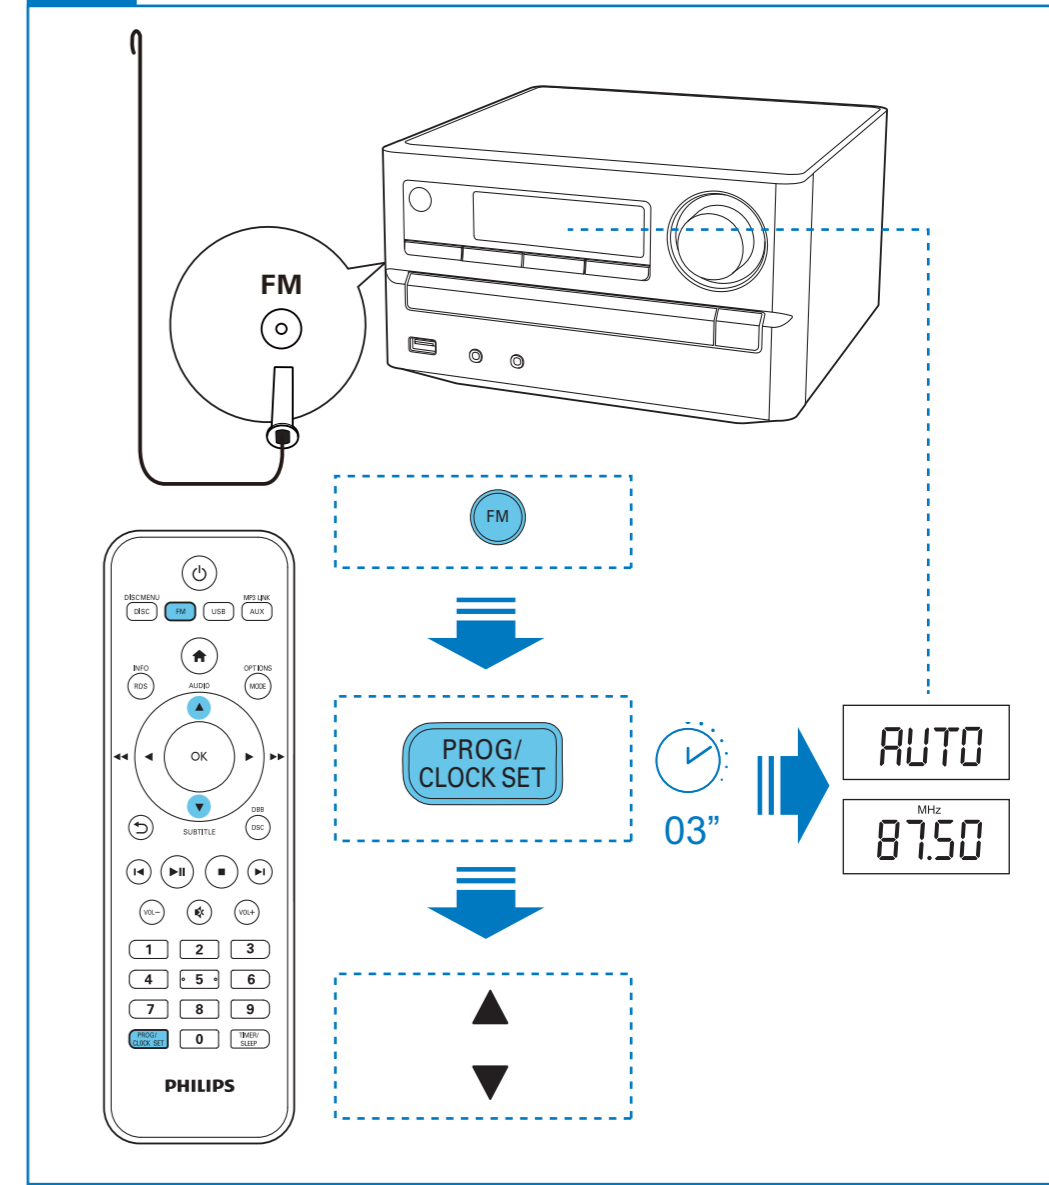

Quick start guide

PROG/CLOCK SET 03"

PROG/CLOCK SET

PHILIPS

©2011 Koninklijke Philips Electronics N.V.
All rights reserved.

MCD2010_98_QSG_V1.0