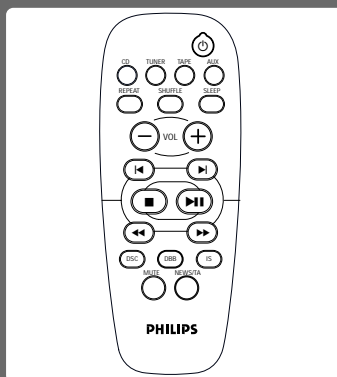

remote control

physical info

UPC code : 0 3784993 2698

Product Dimensions:

5.5" W x 9.1" H x 11.0" D (center unit)

5.5" W x 9.1" H x 8.5" D (speakers)

Package Dimensions:

17.7" W x 12.4" H x 13.7" D

Product weight: 14.8 lbs

Printed in Singapore

Date Printed: Nov 2002

© 2002 Koninklijke Philips Electronics N.V.

All rights reserved.

Incredible Surround™ is a Trademark of Philips Consumer Electronics Company

<http://www.philipsusa.com>