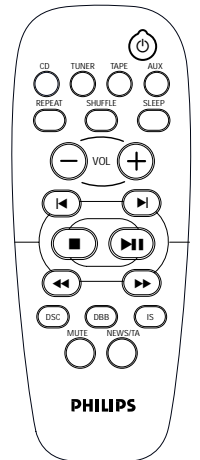

### Next/Previous Skip

This two button feature offers you the opportunity to skip back to the previous track or skip up to the next track instantly.

## Repeat track/disc/all

Repeat your favorite track, disc or all.

## Clock/Timer & Sleep timer

Set the alarm portion of a built-in digital clock to wake you to music from your favorite CD or an AM/FM radio station at any desired time of the day. Sleep timer settings of 60, 45, 30 or 15 minutes.

## 3 Dim Display modes (including nite mode)

2 different display options showing different amounts of display activity can be selected and 1 nite mode display which shows minimal display activity and turns most of the lights off.