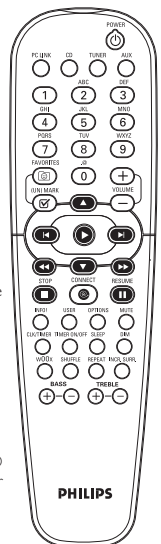

Let's make things better.

PHILIPS