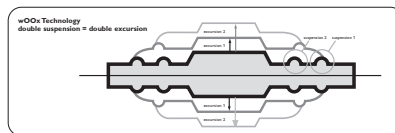

wOOx Technology

Philips patented wOOx Technology ensures superior bass results. The dual suspension bass radiator, together with dedicated amplifier circuitry, is especially designed to produce and handle high dynamic sound signals at very low frequencies. Because of the dual suspension, the excursion of the membrane can be extreme (see illustration). This is in combination with the symmetrical sandwich construction, provides for very low and precise bass without noticeable distortion. The net effect of using wOOx Technology is a tight bass sound that is significantly "lower and louder" than conventional mini shelf systems.

Bass & Treble Control

Bass & Treble control allows sound adjustment of high and low frequencies to personal preferences.

Incredible Surround™

An exciting new, psycho-acoustic method of widening the stereo spatial image especially suited for applications with limited separation of left and right speakers.

2-way Bass Reflex Speaker System

Equipped with one 5.25" aluminium cone woofer and one 2" cone tweeter for crisp high tones.

Flat Metal Cone Woofers

The lightweight and strong metal cone woofer enables greater sound clarity.

AM/FM Stereo Digital Tuner

State-of-the-art precision tuning system insures precise, accurate station selection every time, along with the greatest performance and reliability available.

Subwoofer Ready

Affords easy access to greater dimension in sound with output signals available for connection to a subwoofer.

Detachable Cloth Speaker Grilles

Detachable cloth covered grilles protect delicate speaker components in a rich high-tech styling.

MP3 Playback

Download MP3 songs from the Internet on a PC and record them on a CD. This special "MP3-CD" can now be played on this Audio CD Recorder. One MP3-CD can carry up to 12 hours of music. Our sets are designed to playback MP3-CDs recorded with a bit-rate (quality level) between 32 kbps and 320 kbps. The set will also handle variable bit-rate recordings.

Plays CD, CD-R and CD-RW discs

The player offers 100% playback guarantee of CD, CD-R and CD-RW discs over the entire lifetime of the player. Even CD-RW audio recordings on computers can be used.

Favorites

A fun, fast and easy way to bookmark and access all your Favorite music. From the tracks of a CD/mp3PRO-CD, the regular radio stations to the channels/stations offered by our music services, all can be bookmarked as a Favorite at the touch of the (UN)MARK button. By pressing Favourites in any music source the list will be shown on the display, and you are ready to select and play a new Favorite.

AUX/Video Input

For connection of audio accessory pieces such as a LD or DVD player, television, or external cassette deck.

Shuffle

Plays a CD in random order. On a mp3PRO-CD shuffle can be used for the whole CD, by album, by artist, by genre or by playlist.

Clock, Alarm and Sleep timer

Set the alarm portion of a built-in digital clock to wake you to music from your favorite CD or an AM/FM radio station at any desired time of the day. Sleep timer settings of 60, 45, 30 or 15 minutes.

3 Dim Display modes (including nite mode)

2 different display options showing different amounts of display activity can be selected and 1 nite mode display which shows minimal display activity and turns most of the lights off.

UPC Code: 0 37849920497

Product Dimensions:

6.9" W x 9.6" H x 12.7" D (electronics)

7" W x 9.6" H x 8.5" D (speakers)

Package Dimensions:

23.7" W x 10.7" H x 21.6" D

Product weight: 23.1 lbs.

Printed in Singapore

Date printed : Oct 2001

©2001 Royal Philips Electronics N.V.

All rights reserved.