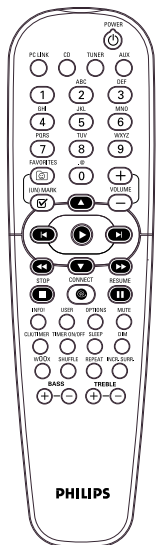

Let's make things better.

PHILIPS