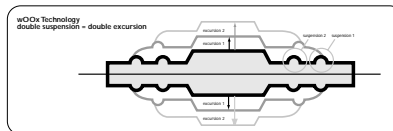

wOOx Technology

Philips patented wOOx Technology ensures superior bass results. The dual suspension bass radiator, together with dedicated amplifier circuitry, is especially designed to produce and handle high dynamic sound signals at very low frequencies. Because of the dual suspension, the excursion of the membrane can be extreme (see illustration). This is in combination with the symmetrical sandwich construction, provides for very low and precise bass without noticeable distortion. The net effect of using wOOx Technology is a tight bass sound that is significantly "lower and louder" than conventional mini shelf systems.

Bass & Treble Control

Bass & Treble control allows sound adjustment of high and low frequencies to personal preferences.

Incredible Surround™

An exciting new, psycho-acoustic method of widening the stereo spatial image especially suited for applications with limited separation of left and right speakers.

2-way Bass Reflex Speaker System

Equipped with one 5.25" aluminium cone woofer and one 2" cone tweeter for crisp high tones.

Flat Metal Cone Woofers

The lightweight and strong metal cone woofer enables greater sound clarity.

AM/FM Stereo Digital Tuner

State-of-the-art precision tuning system insures precise, accurate station selection every time, along with the greatest performance and reliability available.

Subwoofer Ready

Affords easy access to greater dimension in sound with output signals available for connection to a subwoofer.

Detachable Cloth Speaker Grilles

Detachable cloth covered grilles protect delicate speaker components in a rich high-tech styling.

MP3 Playback

Download MP3 songs from the Internet on a PC and record them on a CD. This special "MP3-CD" can now be played on this Audio CD Recorder. One MP3-CD can carry up to 12 hours of music. Our sets are designed to playback MP3-CDs recorded with a bit-rate (quality level) between 32 kbps and 320 kbps. The set will also handle variable bit-rate recordings.

Plays CD, CD-R and CD-RW discs

The player offers 100% playback guarantee of CD, CD-R and CD-RW discs over the entire lifetime of the player. Even CD-RW audio recordings on computers can be used.

Favorites

A fun, fast and easy way to bookmark and access all your Favorite music. From the tracks of a CD/mp3PRO-CD, the regular radio stations to the channels/stations offered by our music services, all can be bookmarked as a Favorite at the touch of the (UN)MARK button. By pressing Favourites in any music source the list will be shown on the display, and you are ready to select and play a new Favorite.

AUX/Video Input

For connection of audio accessory pieces such as a LD or DVD player, television, or external cassette deck.

Shuffle

Plays a CD in random order. On a mp3PRO-CD shuffle can be used for the whole CD, by album, by artist, by genre or by playlist.

Clock, Alarm and Sleep timer

Set the alarm portion of a built-in digital clock to wake you to music from your favorite CD or an AM/FM radio station at any desired time of the day. Sleep timer settings of 60, 45, 30 or 15 minutes.

3 Dim Display modes (including nite mode)

2 different display options showing different amounts of display activity can be selected and 1 nite mode display which shows minimal display activity and turns most of the lights off.

UPC Code: 0 37849920497

Product Dimensions:

6.9" W x 9.6" H x 12.7" D (electronics)

7" W x 9.6" H x 8.5" D (speakers)

Package Dimensions:

23.7" W x 10.7" H x 21.6" D

Product weight: 23.1 lbs.

Printed in Singapore

Date printed : Oct 2001

©2001 Royal Philips Electronics N.V.

All rights reserved.