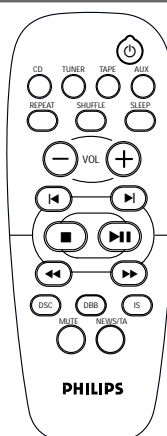

remote control

physical info

EAN: 87 10895 74002 9 (/21)
EAN: 87 10895 73998 6 (/21M)
EAN: 87 10895 74003 6 (/22)
EAN: 87 10895 74004 3 (/30)
EAN: 87 10895 74005 0 (/33)

Product Dimensions:
140 mm W x 231 mm H x 280 mm D (center unit)
140 mm W x 231 mm H x 202 mm D (speakers)

Package Dimensions:
450 mm W x 316 mm H x 349 mm D

Product weight: 5.7 kg
Carton contains: CD Micro, Multi-Function Remote Control, Operating Instructions, Warranty Information

Printed in Singapore
Date Printed : Nov 2002
Specifications subject to change without notice.
© 2002 Koninklijke Philips Electronics N.V.
All rights reserved.

Incredible Surround™ is a Trademark of Philips Consumer Electronics Company

<http://www.audio.philips.com>