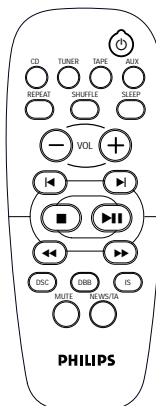

EAN: 87 10895 73540 7 (/21)
EAN: 87 10895 73611 4 (/21M)
EAN: 87 10895 73050 1 (/22)
EAN: 87 10895 73552 0 (/29)
EAN: 87 10895 73610 7 (/33)

Product Dimensions:
140 mm W x 223 mm H x 264 mm D (center unit)
155 mm W x 220 mm H x 215 mm D (speakers)

Package Dimensions:
442 mm W x 305 mm H x 343 mm D
Product weight: 7.4 kg

Carton contains: CD Micro, Multi-Function Remote Control, Operating Instructions, Warranty Information

Printed in Singapore
Date Printed : Nov 2001
Specifications subject to change without notice.
© 2001 Royal Philips Electronics N.V.
All rights reserved.

Incredible Surround™ is a Trademark of Philips Consumer Electronics Company

<http://www.audio.philips.com>

Let's make things better.

PHILIPS