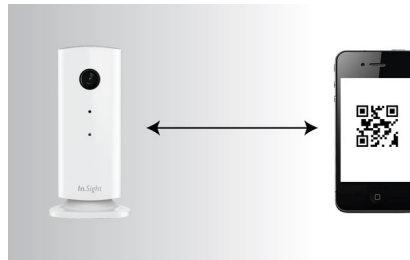

Easy set-up

Quick and easy set-up allows you to pair the InSight wireless home monitor with an iPhone or iPad. Place the QR code image in front of the monitor lens to activate the InSight app. The monitor is ready to use when light turns solid green.