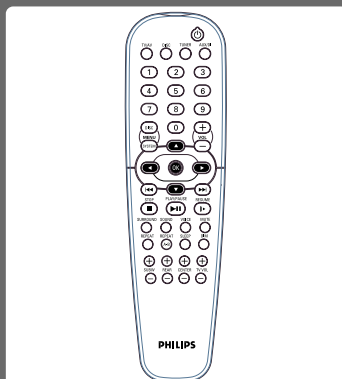

remote control

physical info

EAN: (22s - Europe)

Product Dimensions:
390 mmW x 73 mmH x 360 mmD (receiver)
93 mmW x 282 mmH x 35 mmD (l/r, center + surround)
286 mmW x 93 mmH x 64 mmD (center speaker)
195 mmW x 460 mmH x 255 mmD (subwoofer)

Package Dimension: 594 mmW x 436 mmH x 514 mmD
Total package weight: 12 kg
Container loading: 200 pcs (20' container)
Container loading: 420 pcs (40' container)

Country of origin: China
Carton contains: DVD Home Entertainment System, Multi-Function Remote Control, Operating Instructions, Warranty Information

© 2002 Koninklijke Philips Electronics N.V.
All rights reserved.
Incredible Surround™ is a Trademark of Philips Consumer Electronics Company

<http://www.audio.philips.com>