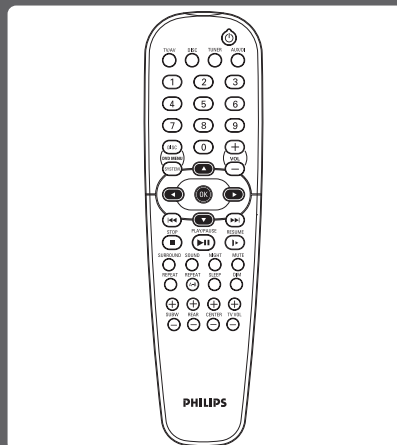

remote control

physical info

UPPC code : 0 3784993 2704

Product Dimensions:

15.4 W x 2.2" H x 15.7" D (DVD system)
3.5" W x 11.5" H x 3.5" D (front l/r)
2.8" W x 11.1" H x 2.8" D (surround)
11.0" W x 3.1" H x 2.8" D (center speaker)
5.1" W x 12.9" H x 14.8" D (subwoofer)
5.2" W x 1.3" H x 5.1" D (transmitter)
8.1 W x 2.2" H x 7.3" D (receiver)

Package Dimensions:

22.8" W x 16.2" H x 19.2" D (t.b.c.)

Package weight: t.b.c.

Carton contains: DVD Home Entertainment System, Multi-Function Remote Control, Operating instructions, Warranty Information

Printed in the USA

All rights reserved.

Specifications subject to change without notice.

<http://www.philipsusa.com>