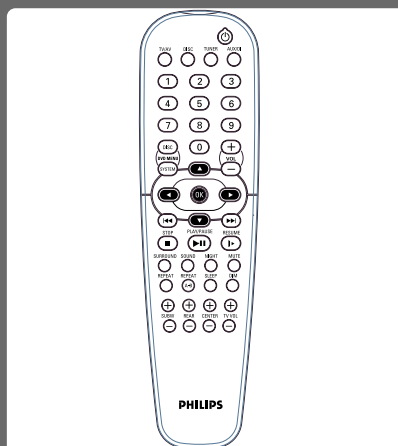

amplifier

- 6 x 50 watts RMS
- 300 watts Total Power

wireless system

- For surround LSB's
- Frequency 864 MHz
- 4 RF channel selector switch

loudspeaker boxes

- 5 Full Range triple driver satellite speakers
- Subwoofer

connections

- Audio input:
 - analog :AUX
 - digital : 1 x cinch
 - SCART (audio bi-directional)
- Audio output:
 - analog : Line out (cinch)
 - Subwoofer Pre-out (cinch)
 - digital : 1 x cinch, 1 x optical
- Video output:
 - Composite (cinch)
 - S-Video (Hosiden)
 - SCART (CVBS + RGB)
- Headphone : 3.5mm chrome plated
- Antenna : FM coaxial, AM loop
- Speakers : socket connectors

general

- FTD, On Screen Display, 3 step Dim mode
- 45 keys Remote Control
- Eco power standby mode (<1 watt)

remote control

physical info

EAN: 87 10895 75001 1 (/22S)
EAN: 87 10895 75002 8 (/25S)

Product Dimensions:

390mm W x 55mm H x 399mm D (DVD system)
88mm W x 293mm H x 88mm D (front l/r)
72mm W x 283mm H x 72mm D (surround)
280mm W x 79mm H x 72mm D (center speaker)
130mm W x 328mm H x 376mm D (subwoofer)
131mm W x 34mm H x 130mm D (transmitter)
207mm W x 55mm H x 186mm D (receiver)