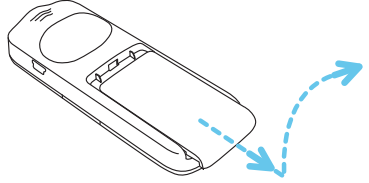

1

2

3

4

1s [Power On Icon]

OFF >> ON

[A] [B] [C] [D]

[Speaker Icon] [Microphone Icon]

[Pause Icon]

[STOP]

ON >> OFF

[MP3 File Icon] .mp3 → [A] [B] [C] [D]

1s [Power On Icon]

OFF >> ON

[A] [B] [C] [D]

[Speaker Icon] [Microphone Icon]

[Play/Pause Icon]

[STOP]

[Volume Up/Down Icons]

MENU

MODE SLP LP SP HQ SHQ PCM

LFH0612 ●
LFH0617 ●
LFH0632 ●
LFH0633 ●
LFH0642 ●
LFH0646 ●
LFH0652 ●

MI C [Microphone Icon] HI LO
VA [VA Icon] ON OFF
CL40 ICE [Ice Icon] ON OFF
BEEP [BEEP Icon] ON OFF
AutoOFF [Moon Icon] 5 15
FORMAT [X Icon] NO YES
INFO [i Icon] 100 20 10 09/25
L 16Hz [Sun Icon] ON OFF
SPLI t [Split Icon] NO YES
d 14 1dE [Triangle Icon] OFF 30 60
CHARGE [Battery Icon] ON OFF
EQUALI [Equalizer Icon] OFF P OP JA 22 CL 15