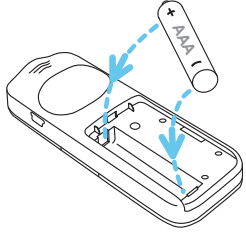

3

4

1s [Power On Icon]

OFF >> ON

[A] [B] [C] [D]

[Speaker Icon] [Microphone Icon]

[Pause Icon]

[STOP]