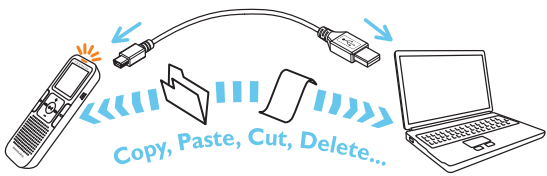

1

2

VOICE TRACER

LFH0612

LFH0617

LFH0632

LFH0633

LFH0642

LFH0646

LFH0652

Quick start guide

Register your product and get support at www.philips.com/welcome

© 2010 Royal Philips Electronics. All rights reserved.

Specifications are subject to change without notice.

Trademarks are the property of Royal Philips Electronics or their respective owners.

Document Version 1.01, 04/06/2010

LFH0612

LFH0617

LFH0632

LFH0633

LFH0642

LFH0646

LFH0652

LFH0632

LFH0633

LFH0642

LFH0646

LFH0652