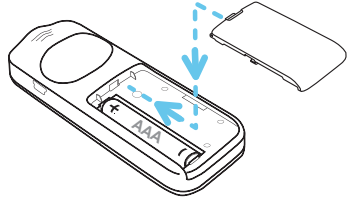

3

4

1s [Power On Icon]

OFF >> ON

[A] [B] [C] [D]

[Speaker Icon] [Microphone Icon]

[Pause Icon]

[STOP]