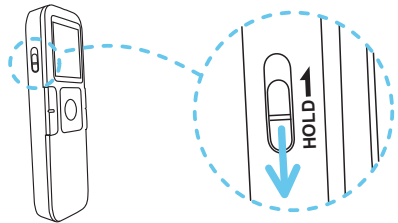

3

4

1s [Power On Icon]

OFF >> ON

[A] [B] [C] [D]

[Speaker Icon] [Microphone Icon]

[Pause Icon]

[STOP]