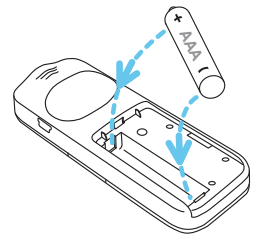

1

2

3

4

1s OFF >> ON

1s ON >> OFF

.mp3 → **A** **B** **C** **D**

1s OFF >> ON

.mp3 → **A** **B** **C** **D**

MENU

MODE SLP LP SP HQ SHQ PCM

	MI C	VA	CL40 ICE	bEEP	AutoOFF	FORMAT	INFO	L 16Hz	SPLI t	d IN IDE	CHARGE	EQUALI
HI	LO	ON	OFF	ON	OFF	NO	YES	100	20 10	09/25	ON	OFF
LFH0615	LFH0625	LFH0635	LFH0645	LFH0648	LFH0655	NO	YES	ON	OFF	30	60	OFF

SLP LP SP HQ SHQ PCM

MI C VA CL40 ICE bEEP AutoOFF FORMAT INFO L 16Hz SPLI t d IN IDE CHARGE EQUALI

HI LO ON OFF ON OFF NO YES 100 20 10 09/25 ON OFF 30 60 ON OFF

OFF P OP JA 22 CL 15