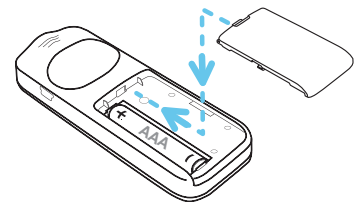

1

2

3

4

1s OFF >> ON

1s ON >> OFF

.mp3 → **A** **B** **C** **D**

1s OFF >> ON

.mp3 → **A** **B** **C** **D**

MENU

MODE SLP LP SP HQ SHQ PCM

	MI C	VA	CL40 ICE	bEEP	AutoOFF	FORMAT	INFO	L 16Hz	SPLI t	d IN IDE	CHARGE	EQUALI
HI	LO	ON	OFF	ON	OFF	NO	YES	100	20 10	09/25	ON	OFF
LFH0615	LFH0625	LFH0635	LFH0645	LFH0648	LFH0655	NO	YES	ON	OFF	30	60	OFF

SLP LP SP HQ SHQ PCM

MI C VA CL40 ICE bEEP AutoOFF FORMAT INFO L 16Hz SPLI t d IN IDE CHARGE EQUALI

HI LO ON OFF ON OFF NO YES 100 20 10 09/25 ON OFF 30 60 ON OFF

OFF P OP JA 22 CL 15