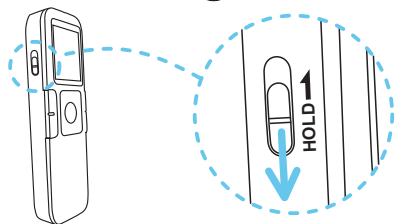

1s OFF >> ON

1s ON >> OFF

.mp3 → **A** **B** **C** **D**

1s OFF >> ON

.mp3 → **A** **B** **C** **D**

MENU

MODE SLP LP SP HQ SHQ PCM

	MI C	VA	CL40 ICE	bEEP	AutoOFF	FORMAT	INFO	L 16Hz	SPLI t	d IN IDE	CHARGE	EQUALI
HI	LO	ON	OFF	ON	OFF	NO	YES	100	20 10	09/25	ON	OFF
LFH0615	LFH0625	LFH0635	LFH0645	LFH0648	LFH0655	NO	YES	ON	OFF	30	60	OFF