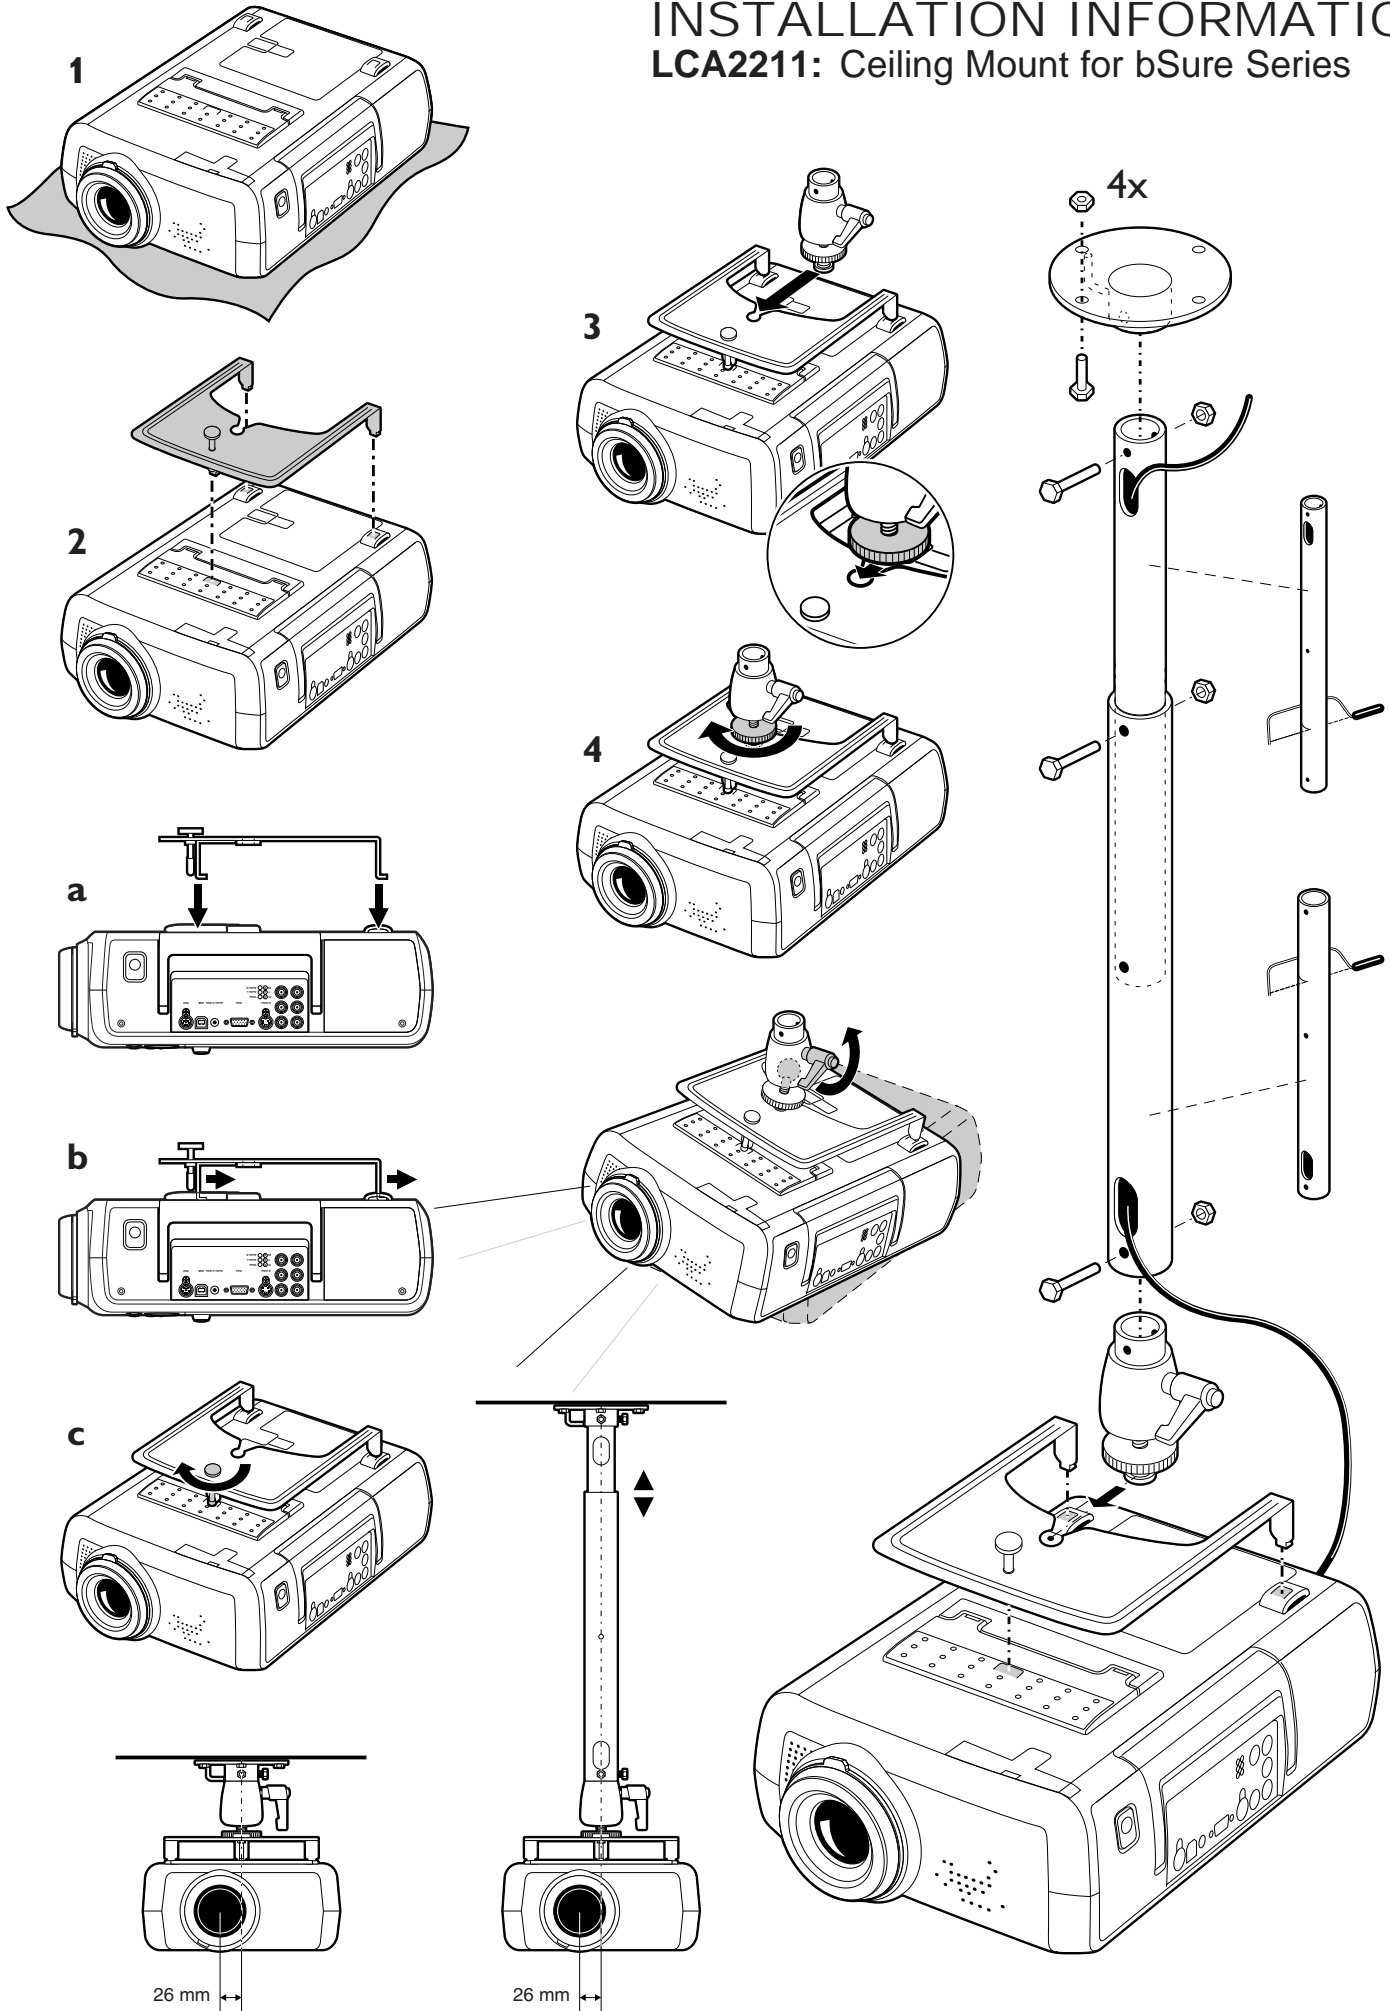

INSTALLATION INFORMATION

LCA2211: Ceiling Mount for bSure Series

PRODUCT DIMENSIONS

LCA2211: Ceiling Mount for bSure Series

Ceiling Mount weight = 8.8 lbs. / 4 kg

All Dimensions in mm
1" = 25.4 mm