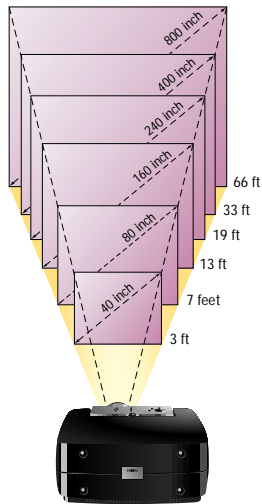

So now you too can feel comfortable and look good with a Philips LCD Projector.

Special features

- 750 ANSI Lumen
- Philips LIMESCO™ (Line Memory Scan Converter) for full automatic MultiScan data input handling, VGA (640 x 480) up to SXGA (1280 x 1024) resolutions without information loss
- Philips UHP Lamp; up to 4000 hour Lamp life with "virtually" constant light output for a perfect picture quality
- Full PC control via ergonomic trackball IR Remote Control supports 3600 control of projector, notebook and PC
- Intuitive Graphic User Interface offering: Display and Audio controls, color point adjustment, 3 personal preference settings, front/rear screen projection (horizontal mirror function)
- Designed for both table top and ceiling mount installation with pre-keystone corrections
- Fully Plug and Play compatible (VESA standard DDC 1/2B)
- Line doubling technology for perfect video performance
- Built-in loudspeaker for multimedia presentations
- Low noise fan
- Flippable image for rear projection and ceiling/wall mount applications
- Immediate shut-off-and-go, no cooling down of the UHP lamp
- Philips Total Assurance:
  - -Reliability
  - -Robust design
  - -24-Hr. Road Site Assistance
  - -Toll-free technical support

Accessories for ProScreen 4750

- ATA Carrying Case
- Molded Carrying Case
- Soft Carrying Bag
- Ceiling Mount
- High-Performance Multimedia Screens
- UHP 120W Compact Projection Lamp

Examples of screen sizes with regard to distances

Technical specifications

LCD	• 3x 1.3" HT Poly Silicon Active Matrix • 2,359,296 pixels, RGB stripe (1024 x 768)
Brightness	• 750 ANSI Lumen
Contrast	• 170:1
Lamp	• UHP 120W; End user replaceable, up to 4000 hours
Lens	• F2.0-2.7; f=50-75 mm • Manual zoom x1.5; Manual focus • Projection distance: 3-66 feet; Diagonal (18-27)" - (346-518)"
Keystone Correction	• 6° zoom TELE setting upwards, • 9° zoom WIDE setting upwards
Specifications	• Longest life and "virtually" constant light output over entire projection lamp life • Philips LIMESCO™ inside for full automatic perfect Multiscan data input handling, VGA up to SXGA resolutions • Low noise ventilation
Dimensions	• 13" x 6.5" x 13" (W x H x D)
Weight	• <17 lbs.
Package	• ProScreen 4750 • Lenscap • VGA cable (6.5') + Mac adapter • Mouse cable set (6.5', 8-pin Mini DIN to RS232; 6.5', 8-pin Mini DIN to 4-pin Mini DIN Apple Mac (ADB)) • RCA Cable (6.5', Video/Audio stereo) • Power cord (9.75') • Remote control + 3x AA batteries • DFU (8 languages)
Model	LC4750G
UPC	037849874677

Input/Output Capability

Input signals	
Video	• NTSC 3.58, 4.43/PAL-B/G, N, M/Secam
Data 1 and 2	• PC and Mac compatible, MultiScan VGA, SVGA, XGA, SXGA via LIMESCO full-screen XGA display; Auto Identification; Hor. scan rate up to 80kHz; Vert. refresh rate up to 75Hz.
Power In	• 120-127V/200-240V (switchable); 50/60Hz; 190W
Input connections	
Video	• S-Video (Y/C DIN); Video (RCA); Stereo Audio (2x RCA)
Data 1 and 2	• Sub-D data (15-pin)/PC, Stereo Audio (M3,5)/Serial mouse (RS232 and ADB)
Mains	• Mains input socket (3-pin)
Output connections	
Audio	• Stereo Audio (2x RCA)
DC Out	• 12V DC out for accessories

For more information, ask your Philips dealer, visit our web-site or call us today:

1-800-504-9978 <http://www.philipslcd.com>

Philips Creative Display Solutions,
64 Perimeter Center East, PO Box 467300, Atlanta, GA 31146-7300
Design and specifications subject to change without notice.
601317, Philips Consumer Electronics Co.