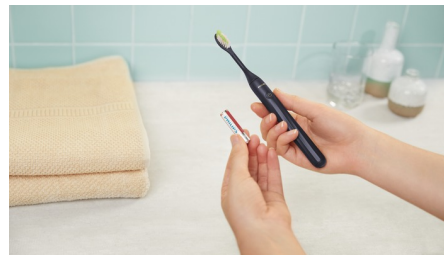

A color for every style

From Miami to Midnight, Mango to Mint, choose the color to match your style. You can mix and match the brush head with the handle and create your own color combination.

Brush for 90 days

Brush with the One for 90 days on a single AAA battery. That's three months of whiter, brighter smiling.

Hassle-free Subscription

Maintaining your toothbrush should be easy. Subscribe to have replacement brush heads and a new battery automatically delivered to your home every 90 days. No worries, just great teeth.

Specifications

Items included

- Handle: 1 Philips One
- Brush heads: 1 Philips One brush head
- Travel case: Philips One travel case

Design and finishing

Color: Mango

Technical specifications

- Battery: AAA alkaline
- Operating time (full to empty): Up to 90 days