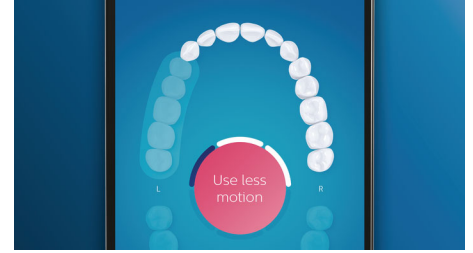

Whiter teeth, fast

Click on the W3 Premium White brush head to remove surface stains and reveal your whitest smile. With its densely packed central

stain removal bristles, it's clinically proven to remove up to 100% more stains in just three days.**

TongueCare+ tongue brush

Click on the TongueCare+ tongue brush to gently remove odour-causing bacteria from the pores of your tongue. Its 240 specially designed MicroBristles get between all your tongue's ridges and grooves to remove bacteria and debris that lead to bad breath. Team with our antibacterial BreathRx tongue spray for superior cleaning and super-fresh breath.

Focus areas and goal-setting

Any problem areas your dentist has pointed out? We'll highlight them on your in-app 3D mouth map and remind you to pay extra attention to these areas.

Never miss a spot

The Philips Sonicare app lets you know when you've achieved a thorough clean and coaches you to be a better, more mindful brusher.

Easy does it

With an electric toothbrush, you let the brush do the work. We've built a scrubbing sensor into your handle as a gentle reminder to reduce scrubbing. This way, you can improve your technique and get a gentler, more effective clean.