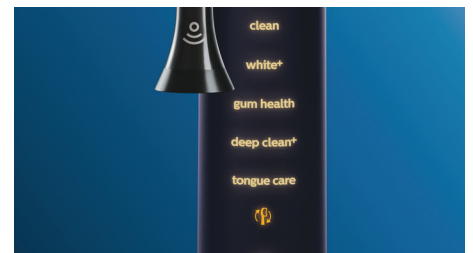

BrushSync mode pairing

Wondering which mode and intensity you should use? Wonder no longer. A microchip in your brush head tells your DiamondClean Smart which one you're using. So if you click on a gum-care brush head, for example, your toothbrush knows to select the optimal mode and intensity to provide gentle yet effective care for your gums. All you need to do is to press the power button.