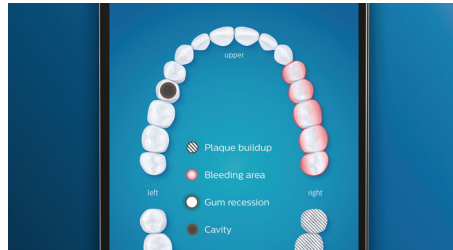

Care for your gums

Click on the G3 Premium Gum Care brush head to improve your gum health. Its smaller size and targeted gumline bristles deliver gentle yet effective cleaning along the gum line, where gum disease starts. It's clinically proven to deliver up to 100% less gum inflammation* and up to 7 x healthier gums in just two weeks.*

Whiter teeth, fast

Click on the W3 Premium White brush head to remove surface stains and reveal your whitest smile. With its densely packed central

stain removal bristles, it's clinically proven to remove up to 100% more stains in just three days.**

TongueCare+ tongue brush

Click on the TongueCare+ tongue brush to gently remove odour-causing bacteria from the pores of your tongue. Its 240 specially designed MicroBristles get between all your tongue's ridges and grooves to remove bacteria and debris that lead to bad breath. Team with our antibacterial BreathRx tongue spray for superior cleaning and super-fresh breath.

Focus areas and goal-setting

Any problem areas your dentist has pointed out? We'll highlight them on your in-app 3D mouth map and remind you to pay extra attention to these areas.

Never miss a spot

The Philips Sonicare app lets you know when you've achieved a thorough clean and coaches you to be a better, more mindful brusher.