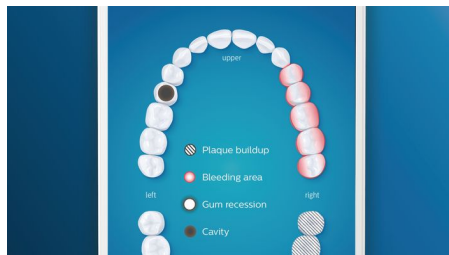

Focus areas and goal-setting

If you identify specific spots in a patient's mouth that need more attention due to plaque buildup, gum recession or any other issue, DiamondClean Smart can help them tackle those trouble areas. Patients can highlight these spots in their personalized 3D mouth-map within the Philips Sonicare app, and they will receive reminders to give these areas the extra care they need each time they brush. The Philips Sonicare app maintains a running history of their brushing data, so patients can easily review their performance, track their progress and work to improve their daily oral care routine.