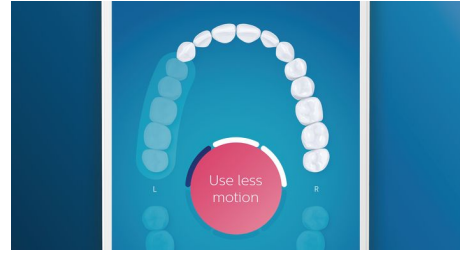

TongueCare+ tongue brush

With 240 elastomer MicroBristles, the TongueCare+ tongue brush is specifically designed to clean the soft and porous surface of the tongue. The flexible MicroBristles contour to and gently clean around the ridges and grooves, to remove bacteria buildup and drive our bacteria-killing BreathRx tongue spray deeper. The compact shape allows patients to comfortably clean the entire tongue.

Focus areas and goal-setting

If you identify specific spots in a patient's mouth that need more attention due to plaque buildup, gum recession or any other issue, DiamondClean Smart can help them tackle those trouble areas. Patients can highlight these spots in their personalized 3D mouth-map within the Philips Sonicare app, and they will receive reminders to give these areas the extra care they need each time they brush. The Philips Sonicare app maintains a running history of their brushing data, so patients can easily review their performance, track their progress and work to improve their daily oral care routine.

Location sensor

DiamondClean Smart's location sensor shows patients where they're brushing too little for better coverage. If there are spots your patients consistently miss when they're brushing, the location sensor will bring them to their attention.