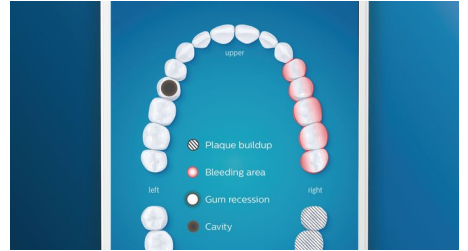

Never miss a spot

The Philips Sonicare app lets you know when you've achieved a thorough clean, and coaches you to be a better, more mindful brusher.

TouchUp feature

If you happen to miss a spot while brushing your teeth, your app's TouchUp feature will show you. You can then go back for a second pass, and be confident you are getting a complete clean, every time.

Focus areas and goal-setting

Any trouble areas your dentist has pointed out? We'll highlight them on your in-app 3D mouth map, and remind you to pay extra attention to these areas.

Too much pressure?

You might not notice when you brush too hard, but your DiamondClean Smart will. If you use too much pressure, the light ring on the end of your handle will flash. This is a gentle reminder to ease off the pressure, and let your brush head do the work. 7 out of 10 people found this feature helped them become a better brusher.