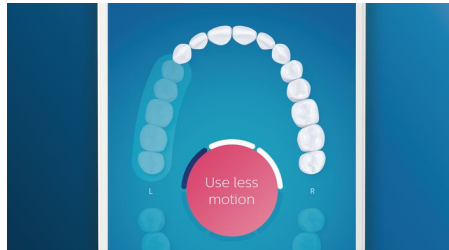

Whiter teeth, fast

Click on the W3 Premium White brush head to remove surface stains and reveal your whitest smile. With its densely packed central stain removal bristles, it's clinically proven to remove up to 100% more stains in just three days.**

TongueCare+ tongue brush

Click on the TongueCare+ tongue brush to gently remove odor causing bacteria from the pores of your tongue. Its 240 specially designed MicroBristles get between all your tongue's ridges and grooves to remove bacteria and debris that lead to bad breath. Team with our antibacterial BreathRx tongue spray for superior cleaning and super fresh breath.

Never miss a spot

The Philips Sonicare app lets you know when you've achieved a thorough clean, and coaches you to be a better, more mindful brusher.

TouchUp feature

If you happen to miss a spot while brushing your teeth, your app's TouchUp feature will show you. You can then go back for a second pass, and be confident you are getting a complete clean, every time.

Focus areas and goal-setting

Any trouble areas your dentist has pointed out? We'll highlight them on your in-app 3D mouth map, and remind you to pay extra attention to these areas.

Too much pressure?

You might not notice when you brush too hard, but your DiamondClean Smart will. If you use too much pressure, the light ring on the end of your handle will flash. This is a gentle reminder to ease off the pressure, and let your brush head do the work. 7 out of 10 people found this feature helped them become a better brusher.