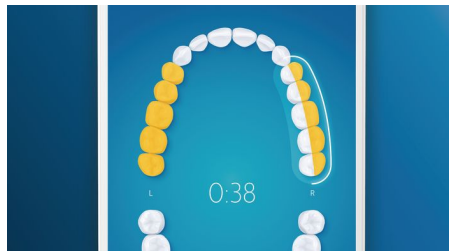

Whiter teeth, fast

Click on the W3 Premium White brush head to remove surface stains and reveal your whitest smile. With its densely packed central stain removal bristles, it's clinically proven to remove up to 100% more stains in just three days.**

TongueCare+ tongue brush

Click on the TongueCare+ tongue brush to gently remove odor causing bacteria from the pores of your tongue. Its 240 specially designed MicroBristles get between all your tongue's ridges and grooves to remove bacteria and debris that lead to bad breath. Team with our antibacterial BreathRx tongue spray for superior cleaning and super fresh breath.

Never miss a spot

The Philips Sonicare app lets you know when you've achieved a thorough clean, and coaches you to be a better, more mindful brusher.

TouchUp feature

If you happen to miss a spot while brushing your teeth, your app's TouchUp feature will show you. You can then go back for a second pass, and be confident you are getting a complete clean, every time.

Focus areas and goal-setting

Any trouble areas your dentist has pointed out? We'll highlight them on your in-app 3D mouth map, and remind you to pay extra attention to these areas.

Too much pressure?

You might not notice when you brush too hard, but your DiamondClean Smart will. If you use too much pressure, the light ring on the end of your handle will flash. This is a gentle reminder to ease off the pressure, and let your brush head do the work. 7 out of 10 people found this feature helped them become a better brusher.